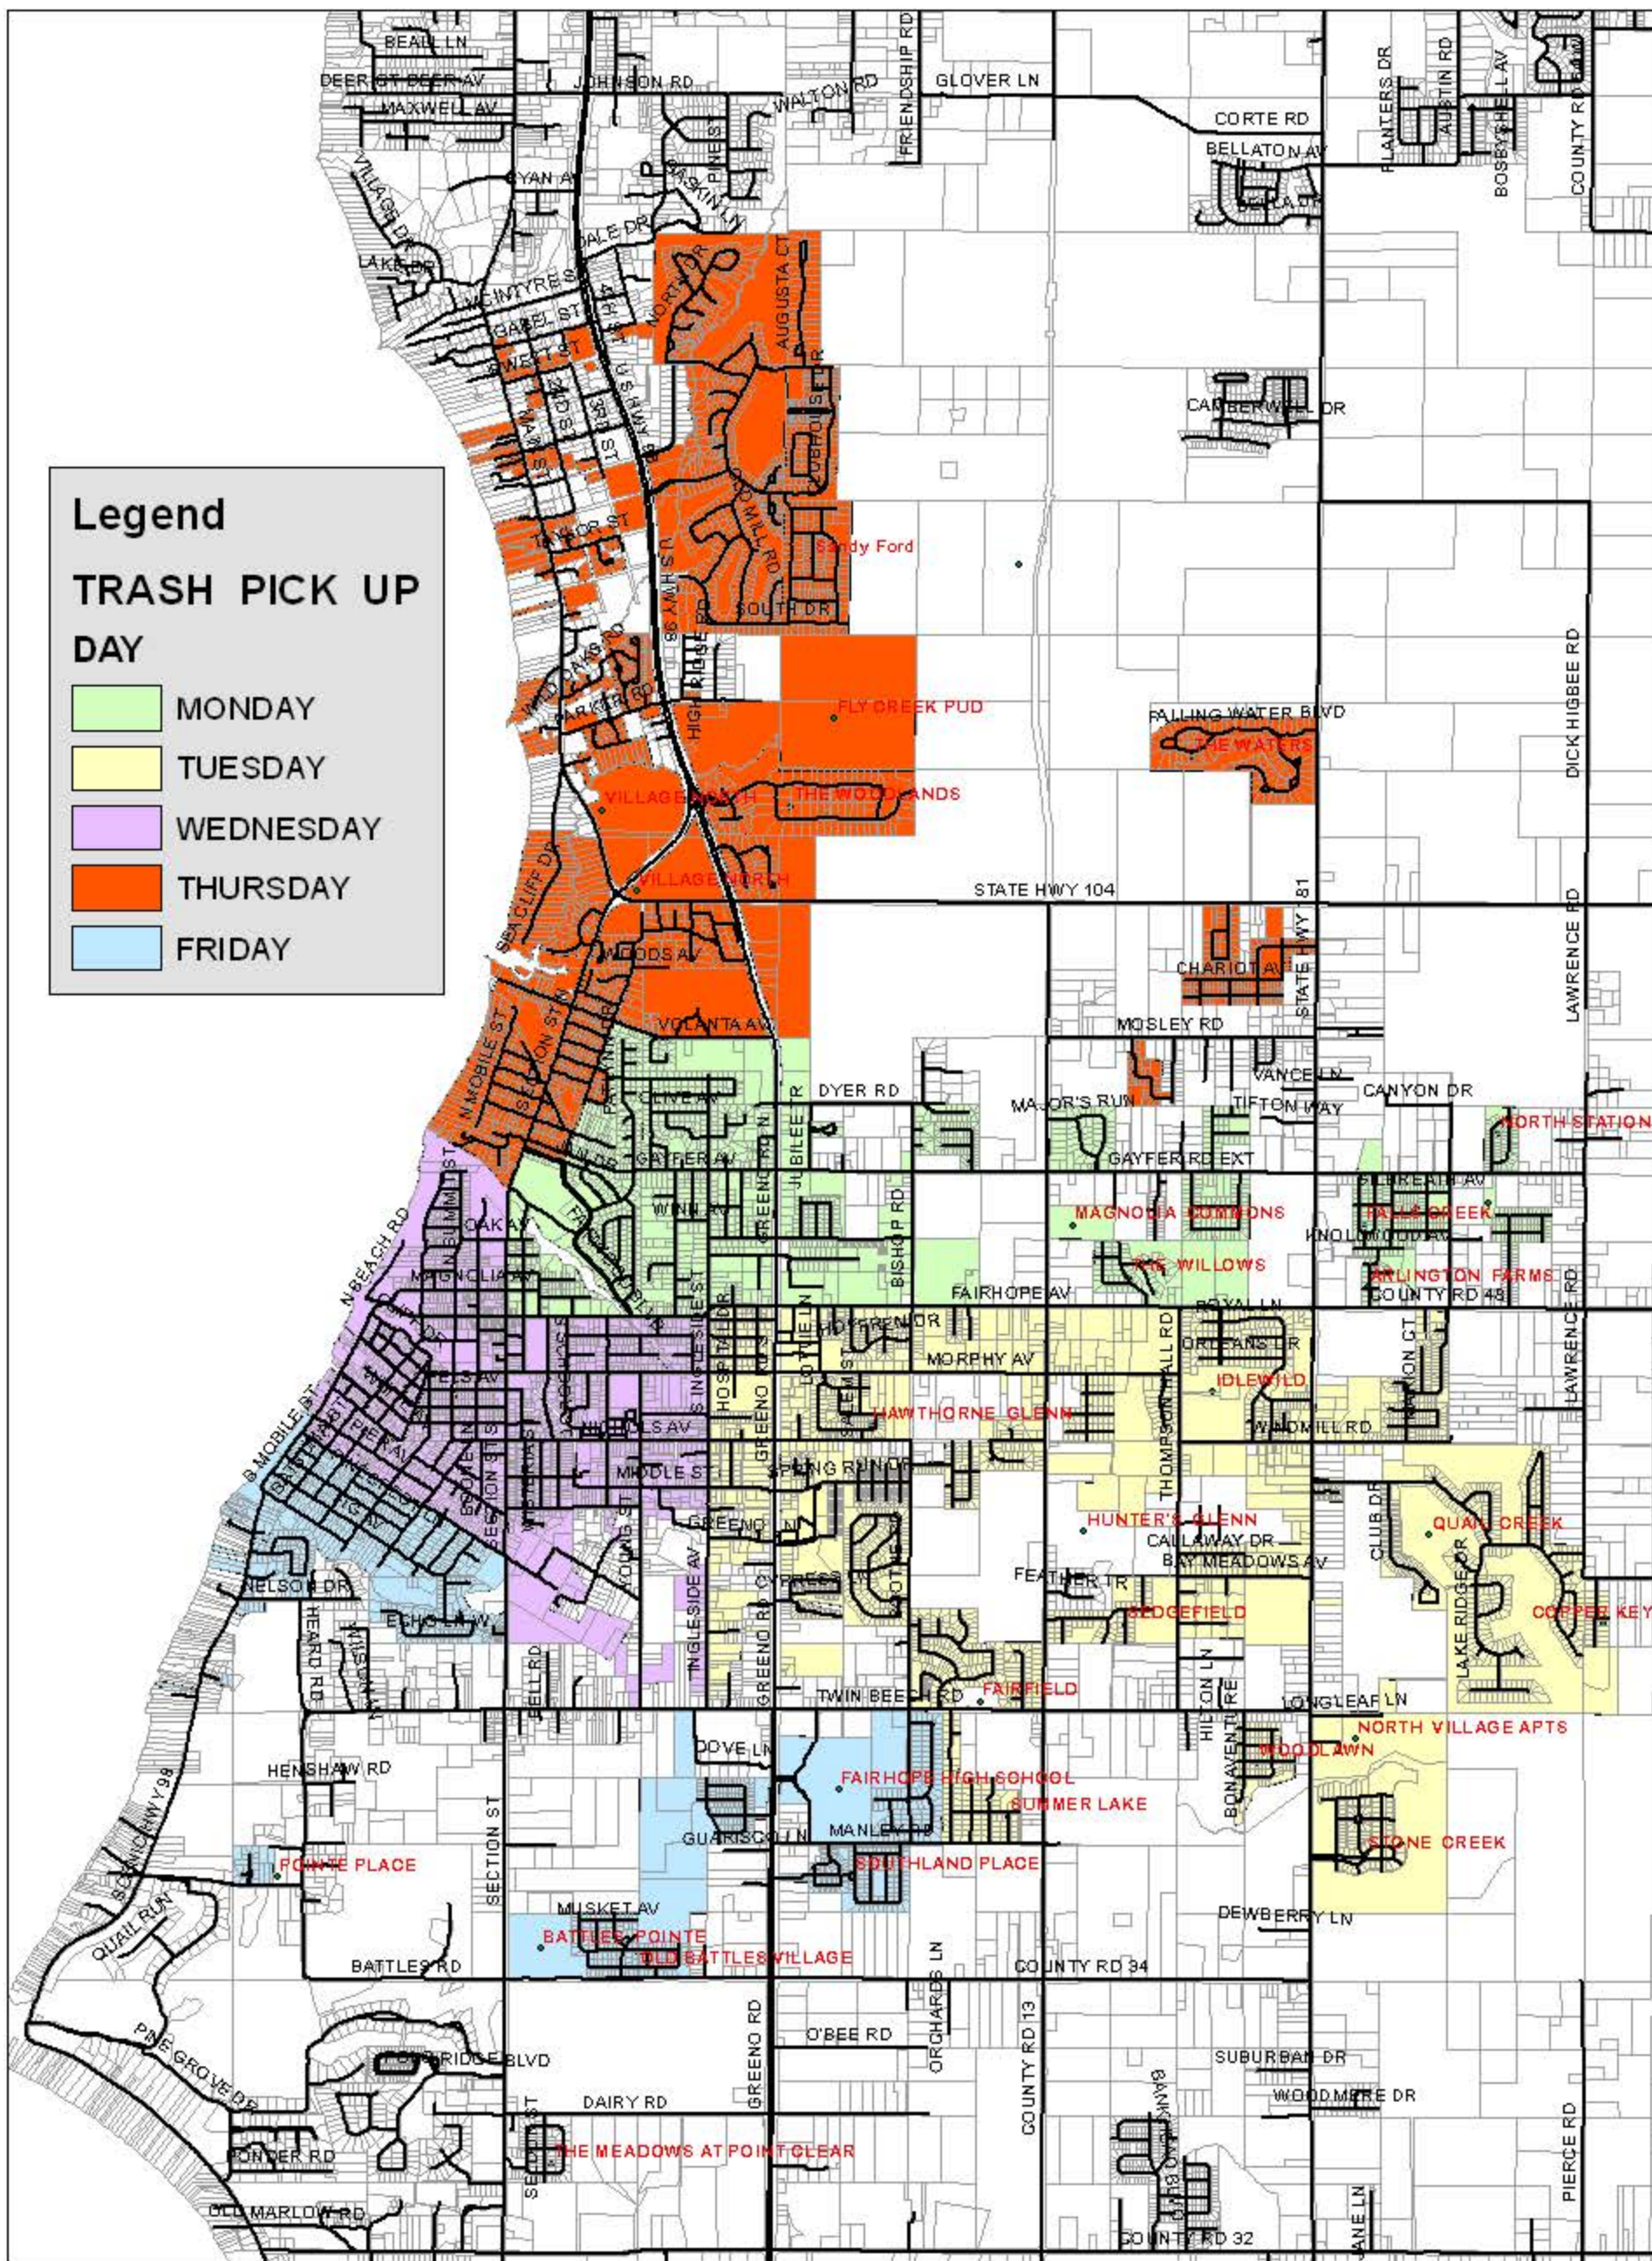

Trash Route Pick-Up 2014

Legend

TRASH PICK UP DAY

- MONDAY
- TUESDAY
- WEDNESDAY
- THURSDAY
- FRIDAY

0 2,500 5,000 10,000 Feet