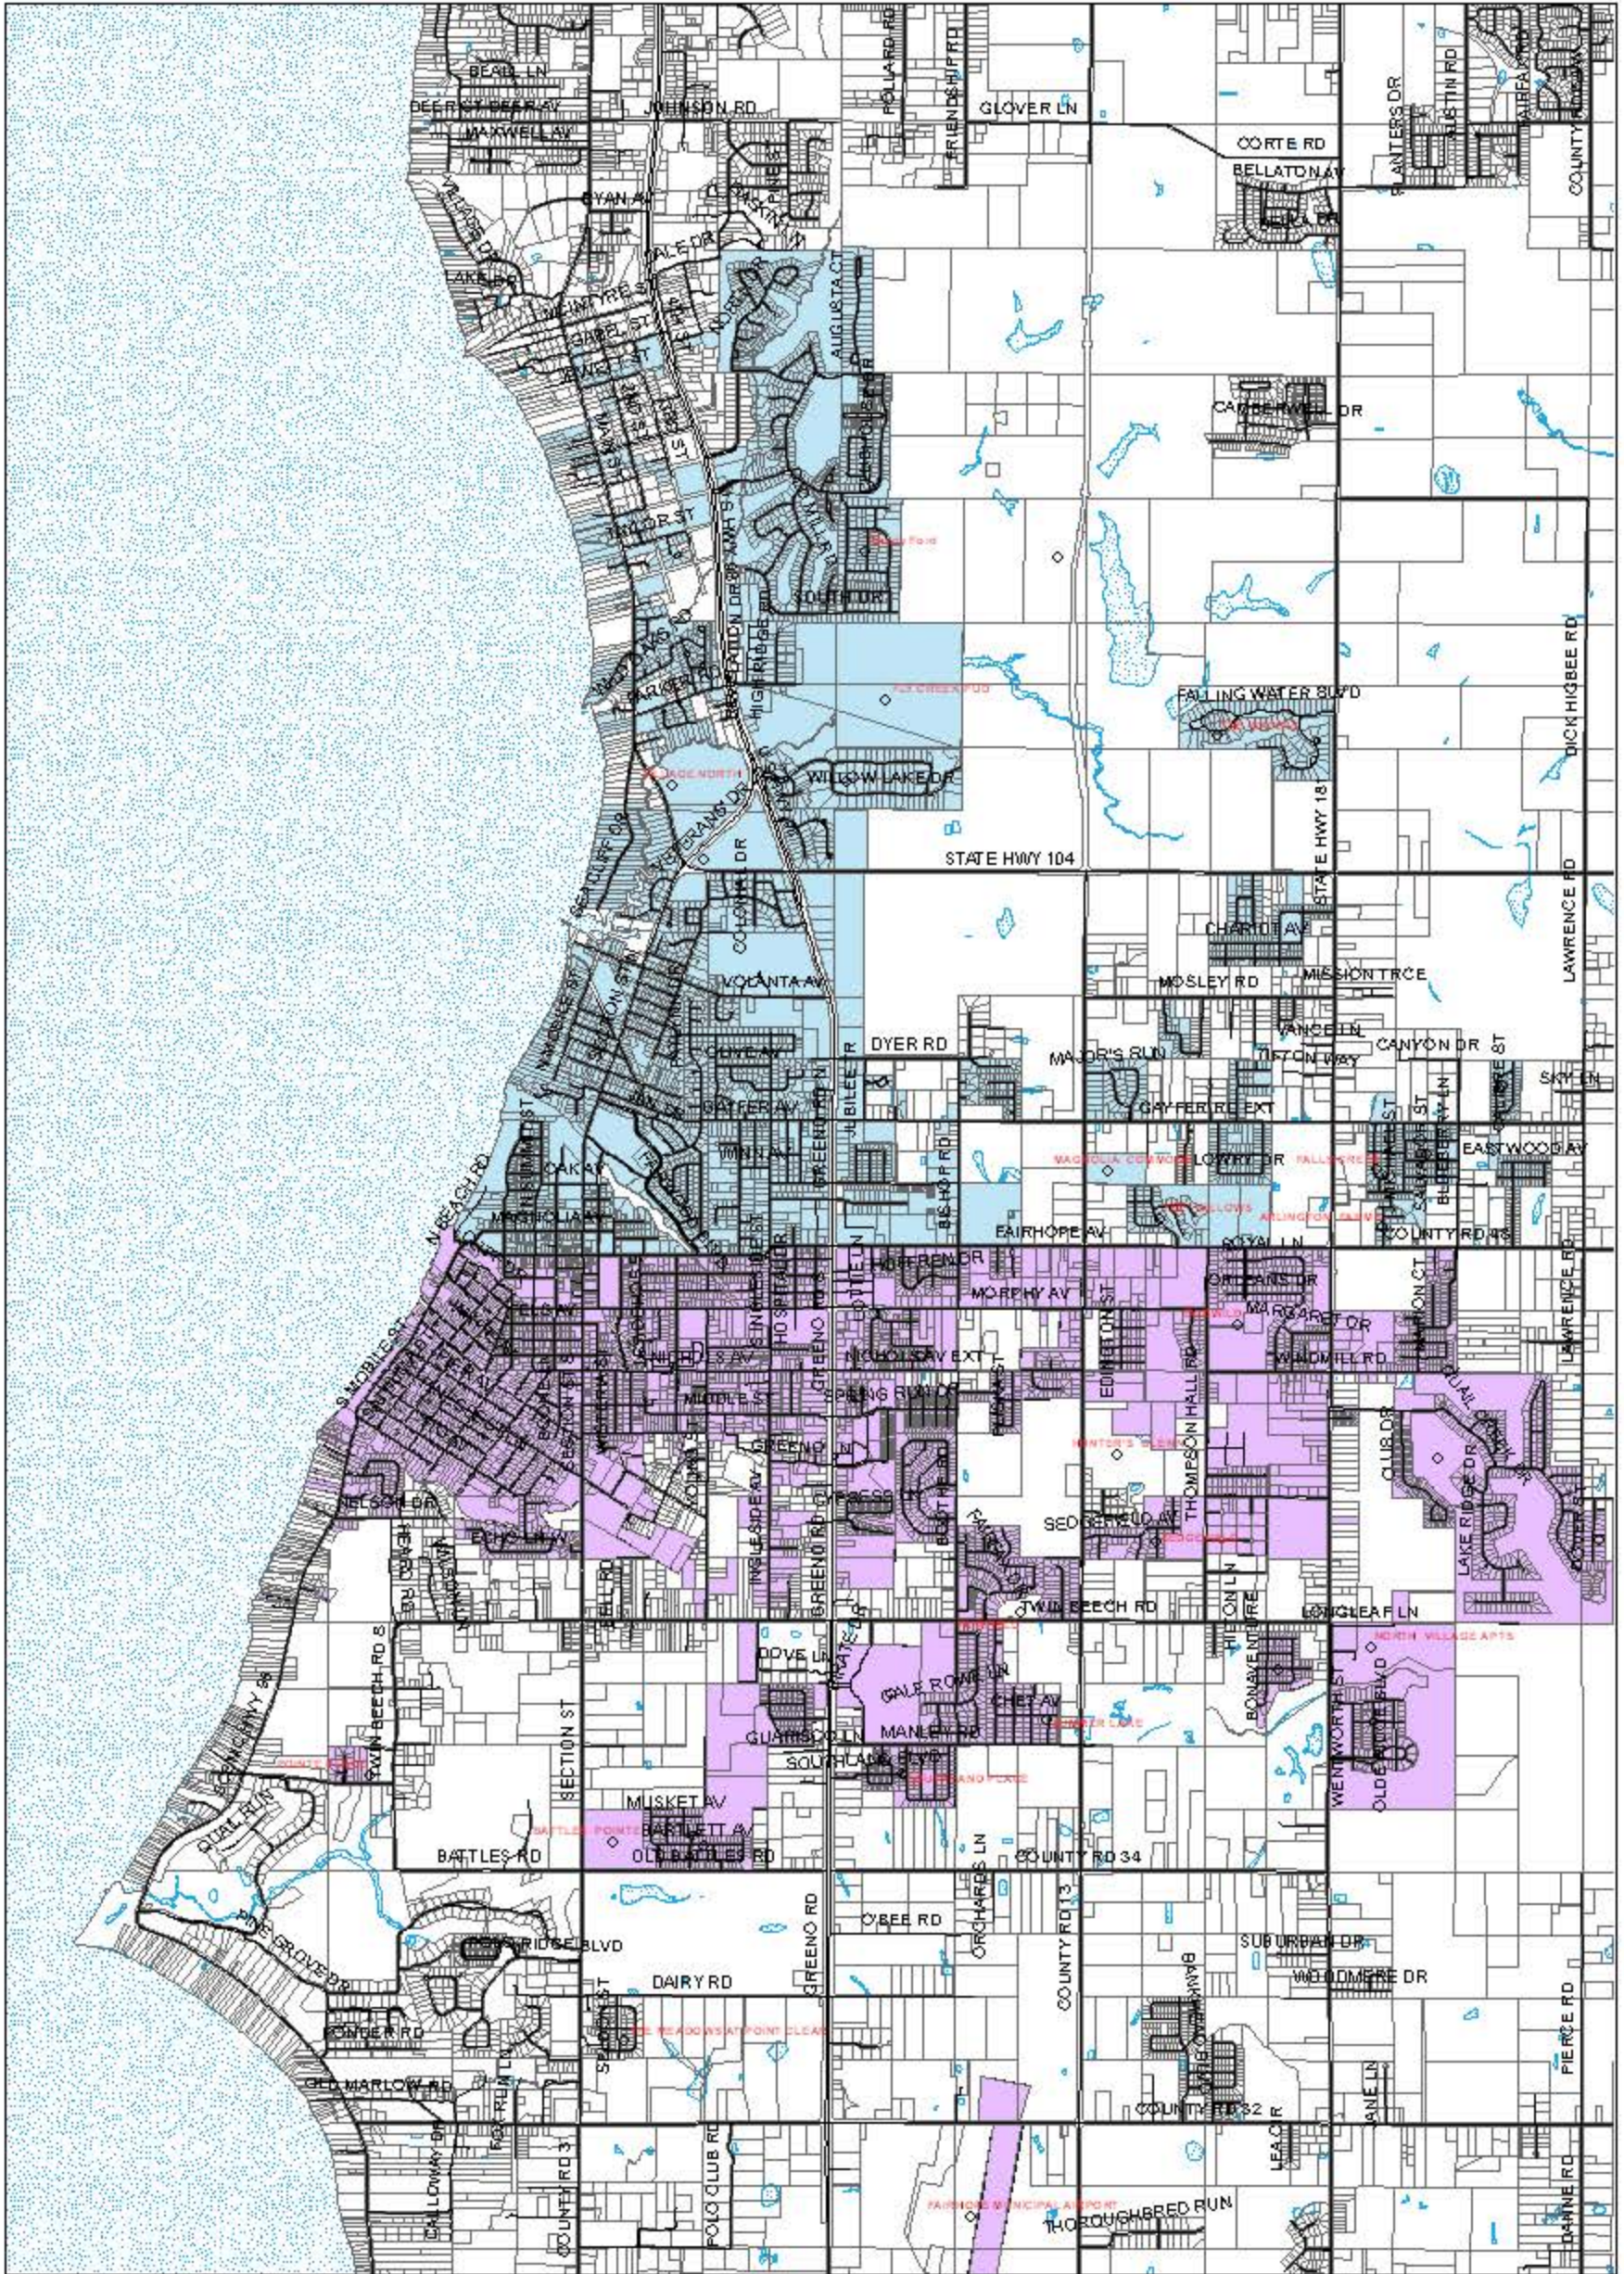

Garbage Pick-Up 2014

Legend

-  Parcels
-  Mon. and Thurs. Pickup 2014
-  Tues. and Friday Pickup 2014