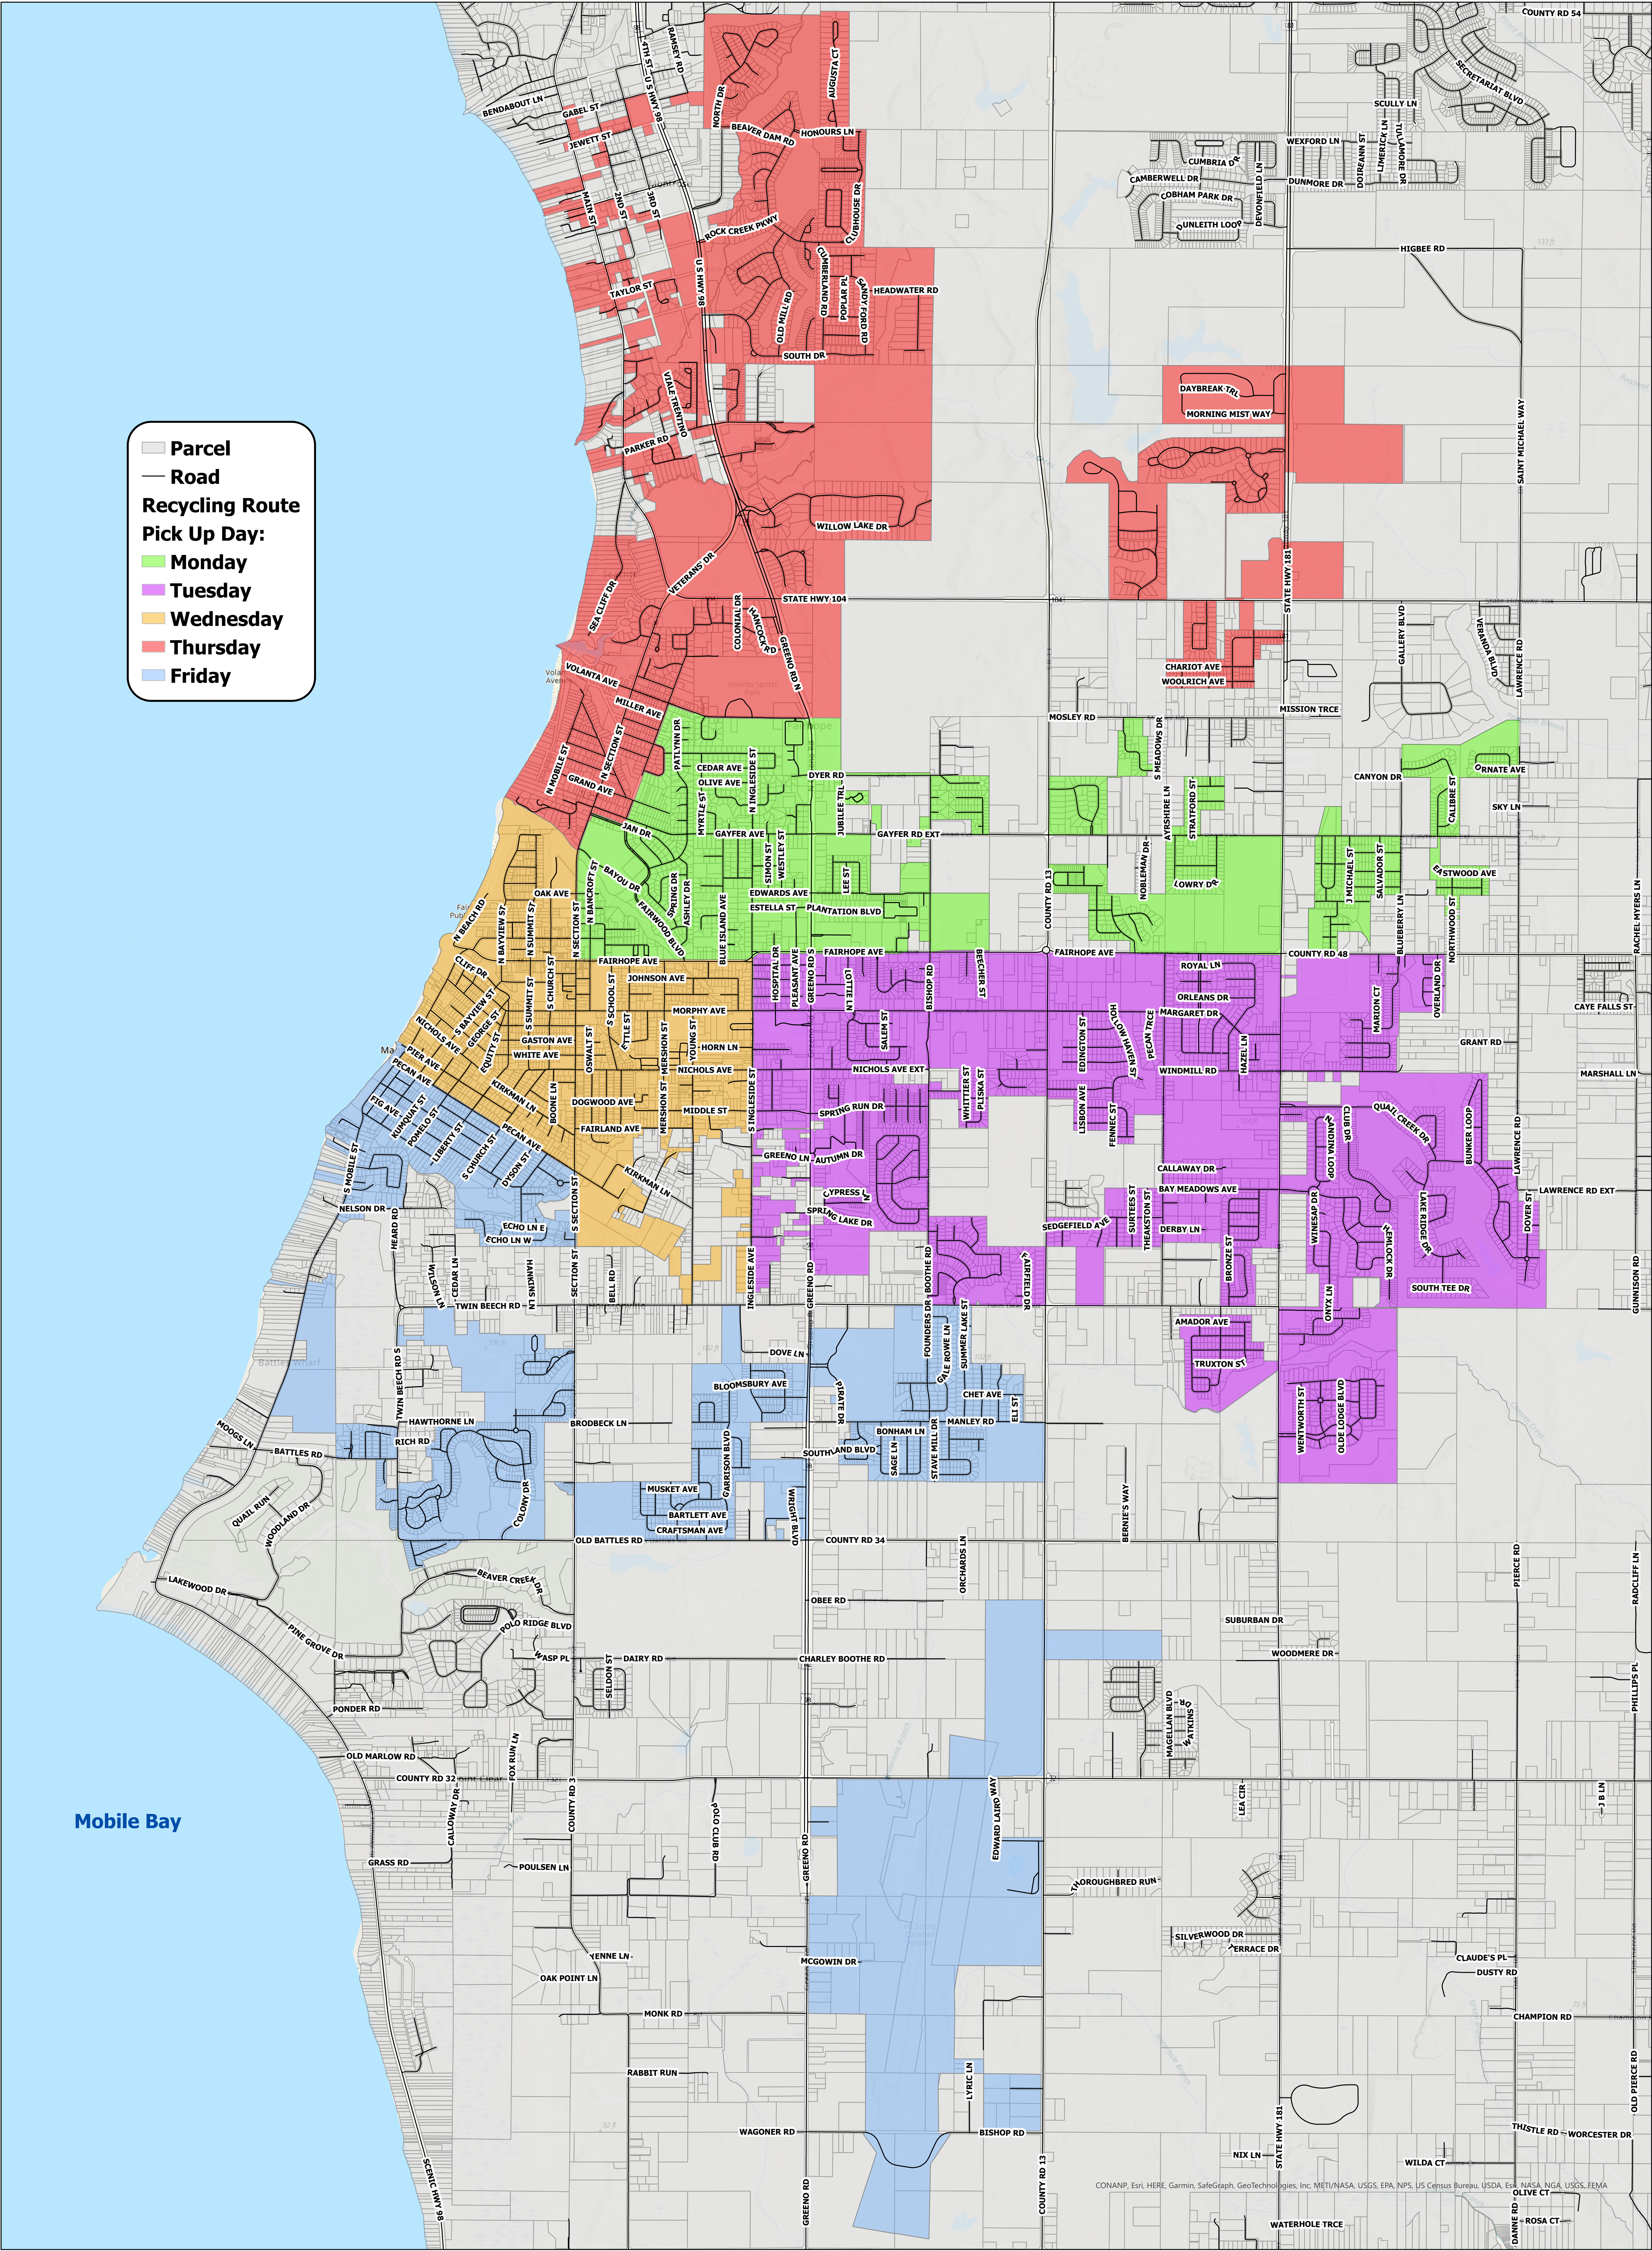

City of Fairhope Recycling Pick Up Routes

□ Parcel
— Road
Recycling Route
Pick Up Day:
■ Monday
■ Tuesday
■ Wednesday
■ Thursday
■ Friday