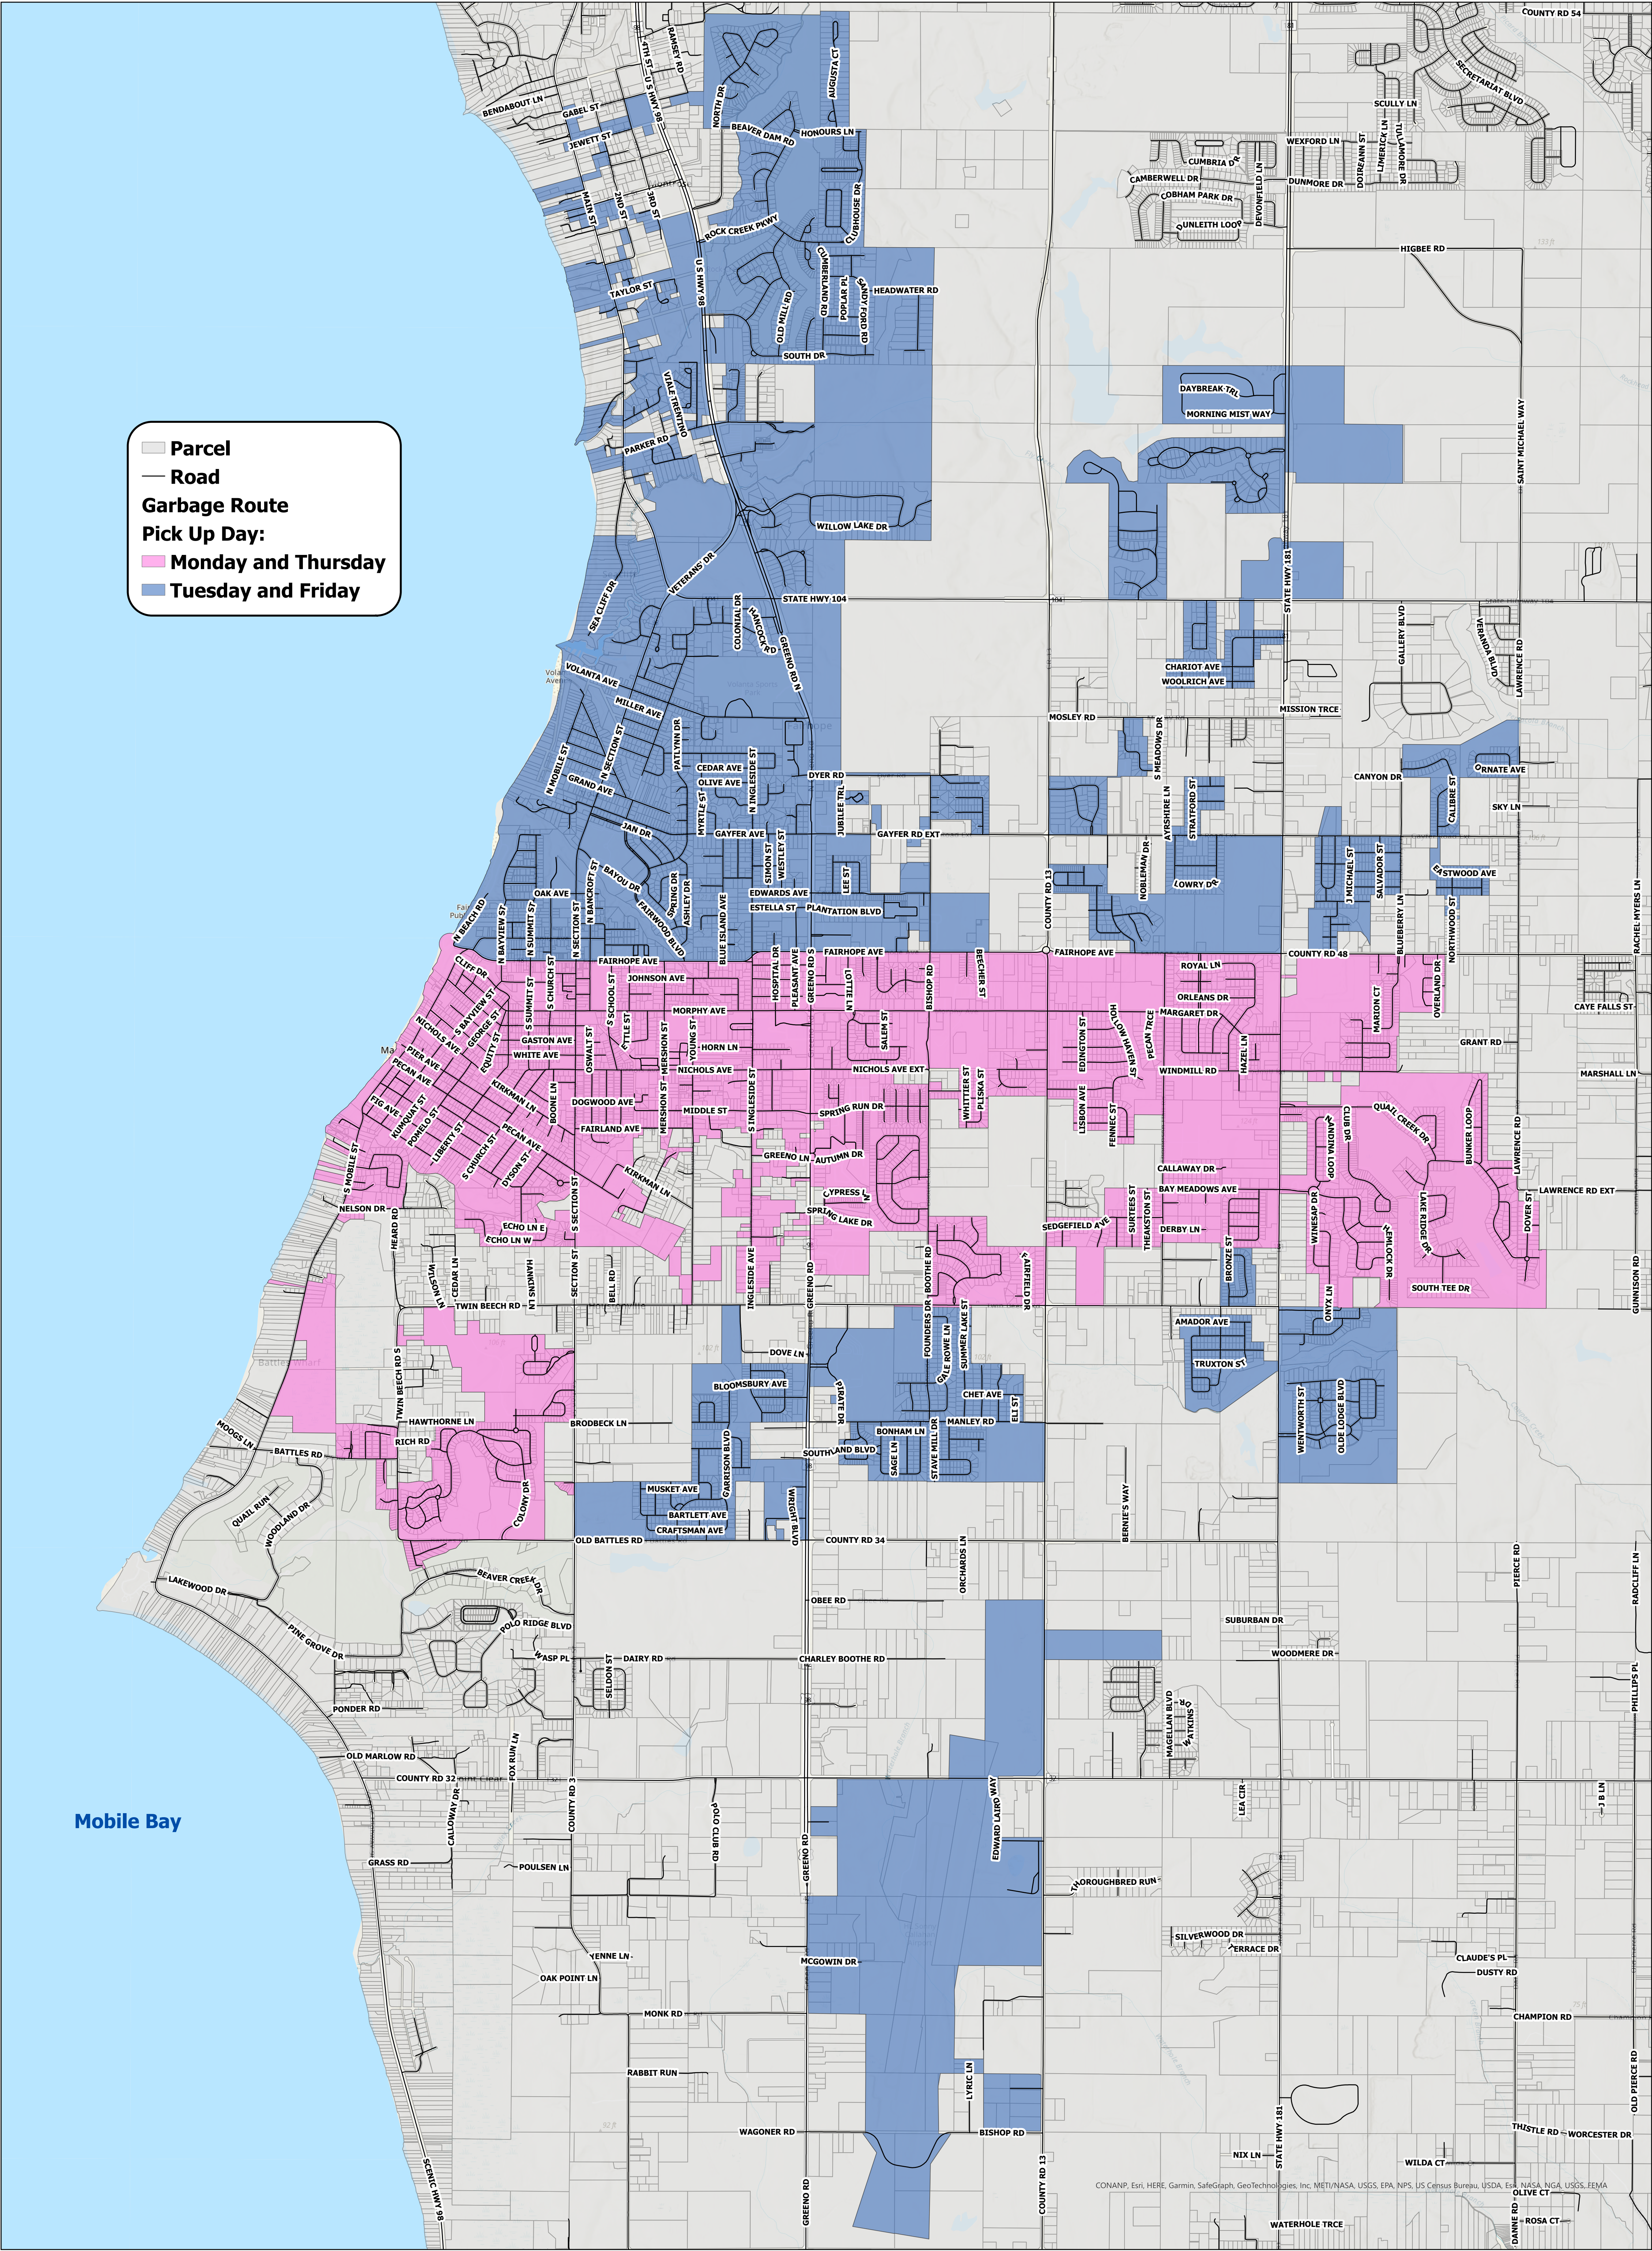

City of Fairhope Garbage Pick Up Routes

□ Parcel
— Road
Garbage Route
Pick Up Day:
■ Monday and Thursday
■ Tuesday and Friday