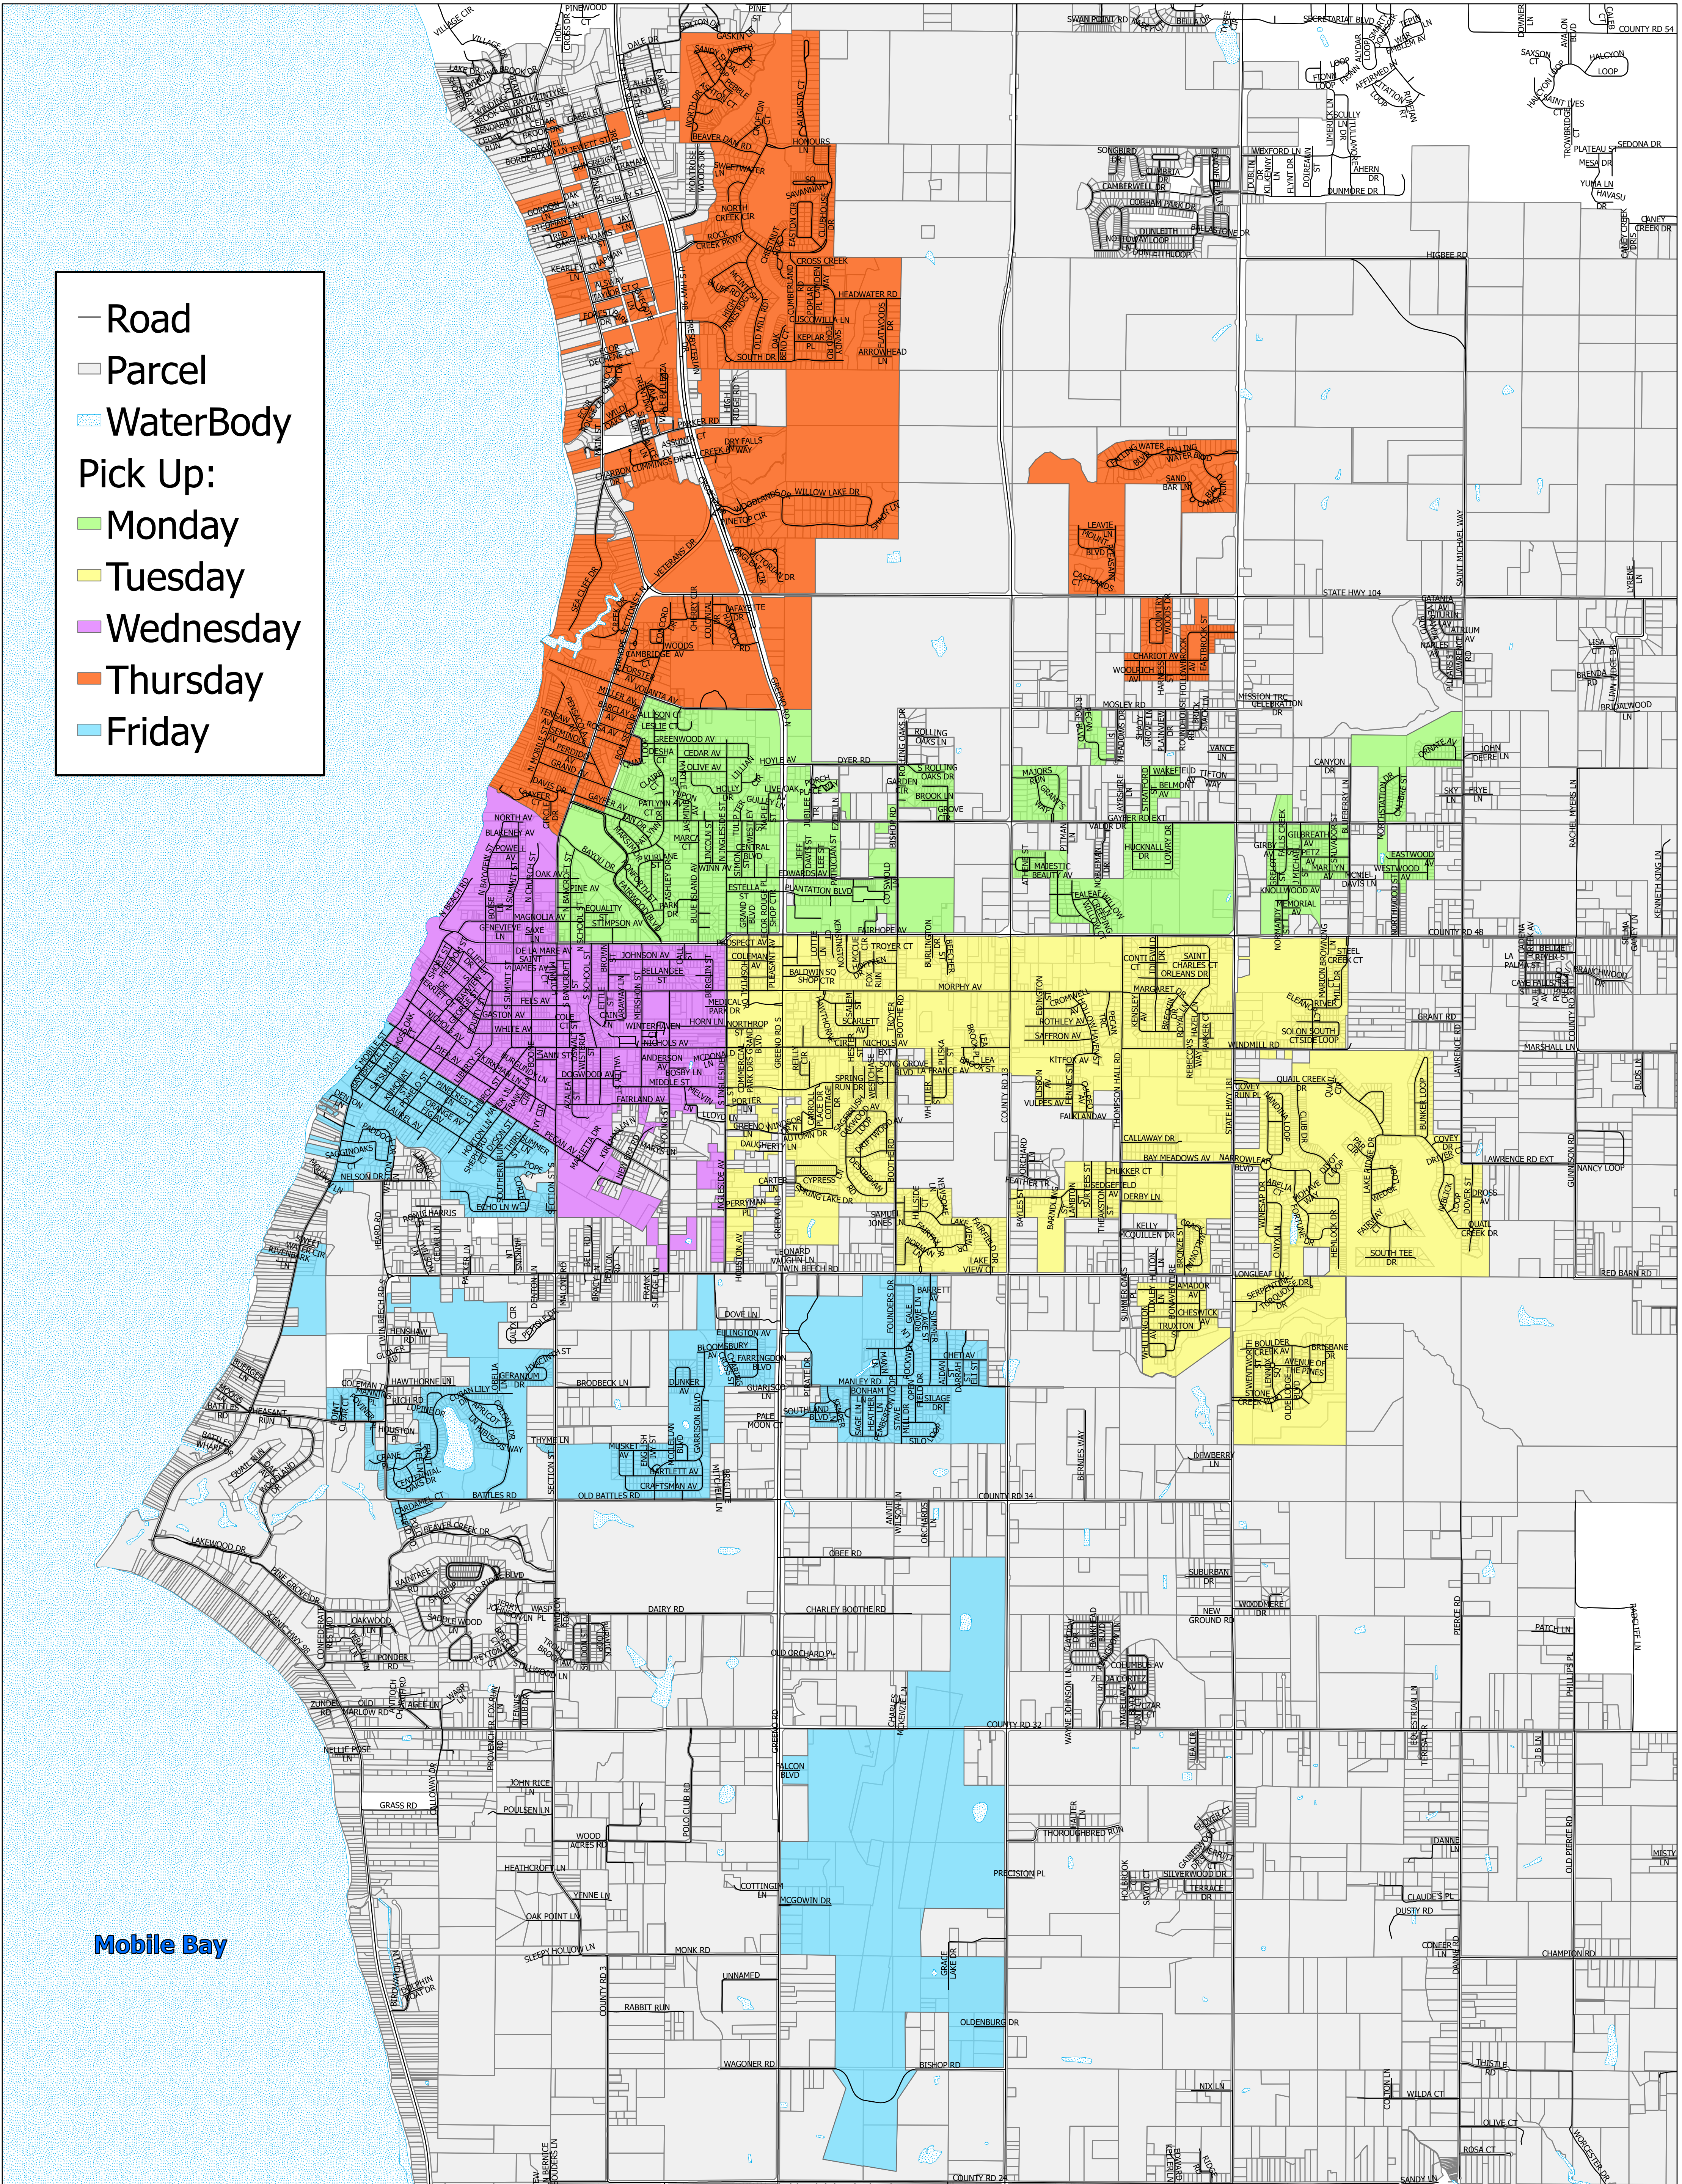

# City of Fairhope Trash Pick Up Route

- Road
- Parcel
- ▒ WaterBody
- Pick Up:
- Monday
- Tuesday
- Wednesday
- Thursday
- Friday

Mobile Bay

Source:  
City of Fairhope GIS  
Baldwin County GIS  
U.S. Census Bureau

The City of Fairhope makes no claims as to the reliability of this data and shall not be held liable for inaccuracies that may exist. Any user of this map product accepts its faults and assumes all responsibility for the use thereof, and further agrees to hold the City of Fairhope harmless from and against any damage, loss or liability arising from any use of the map product. Do not make business decisions based on this data before validating your decision with the appropriate city office.