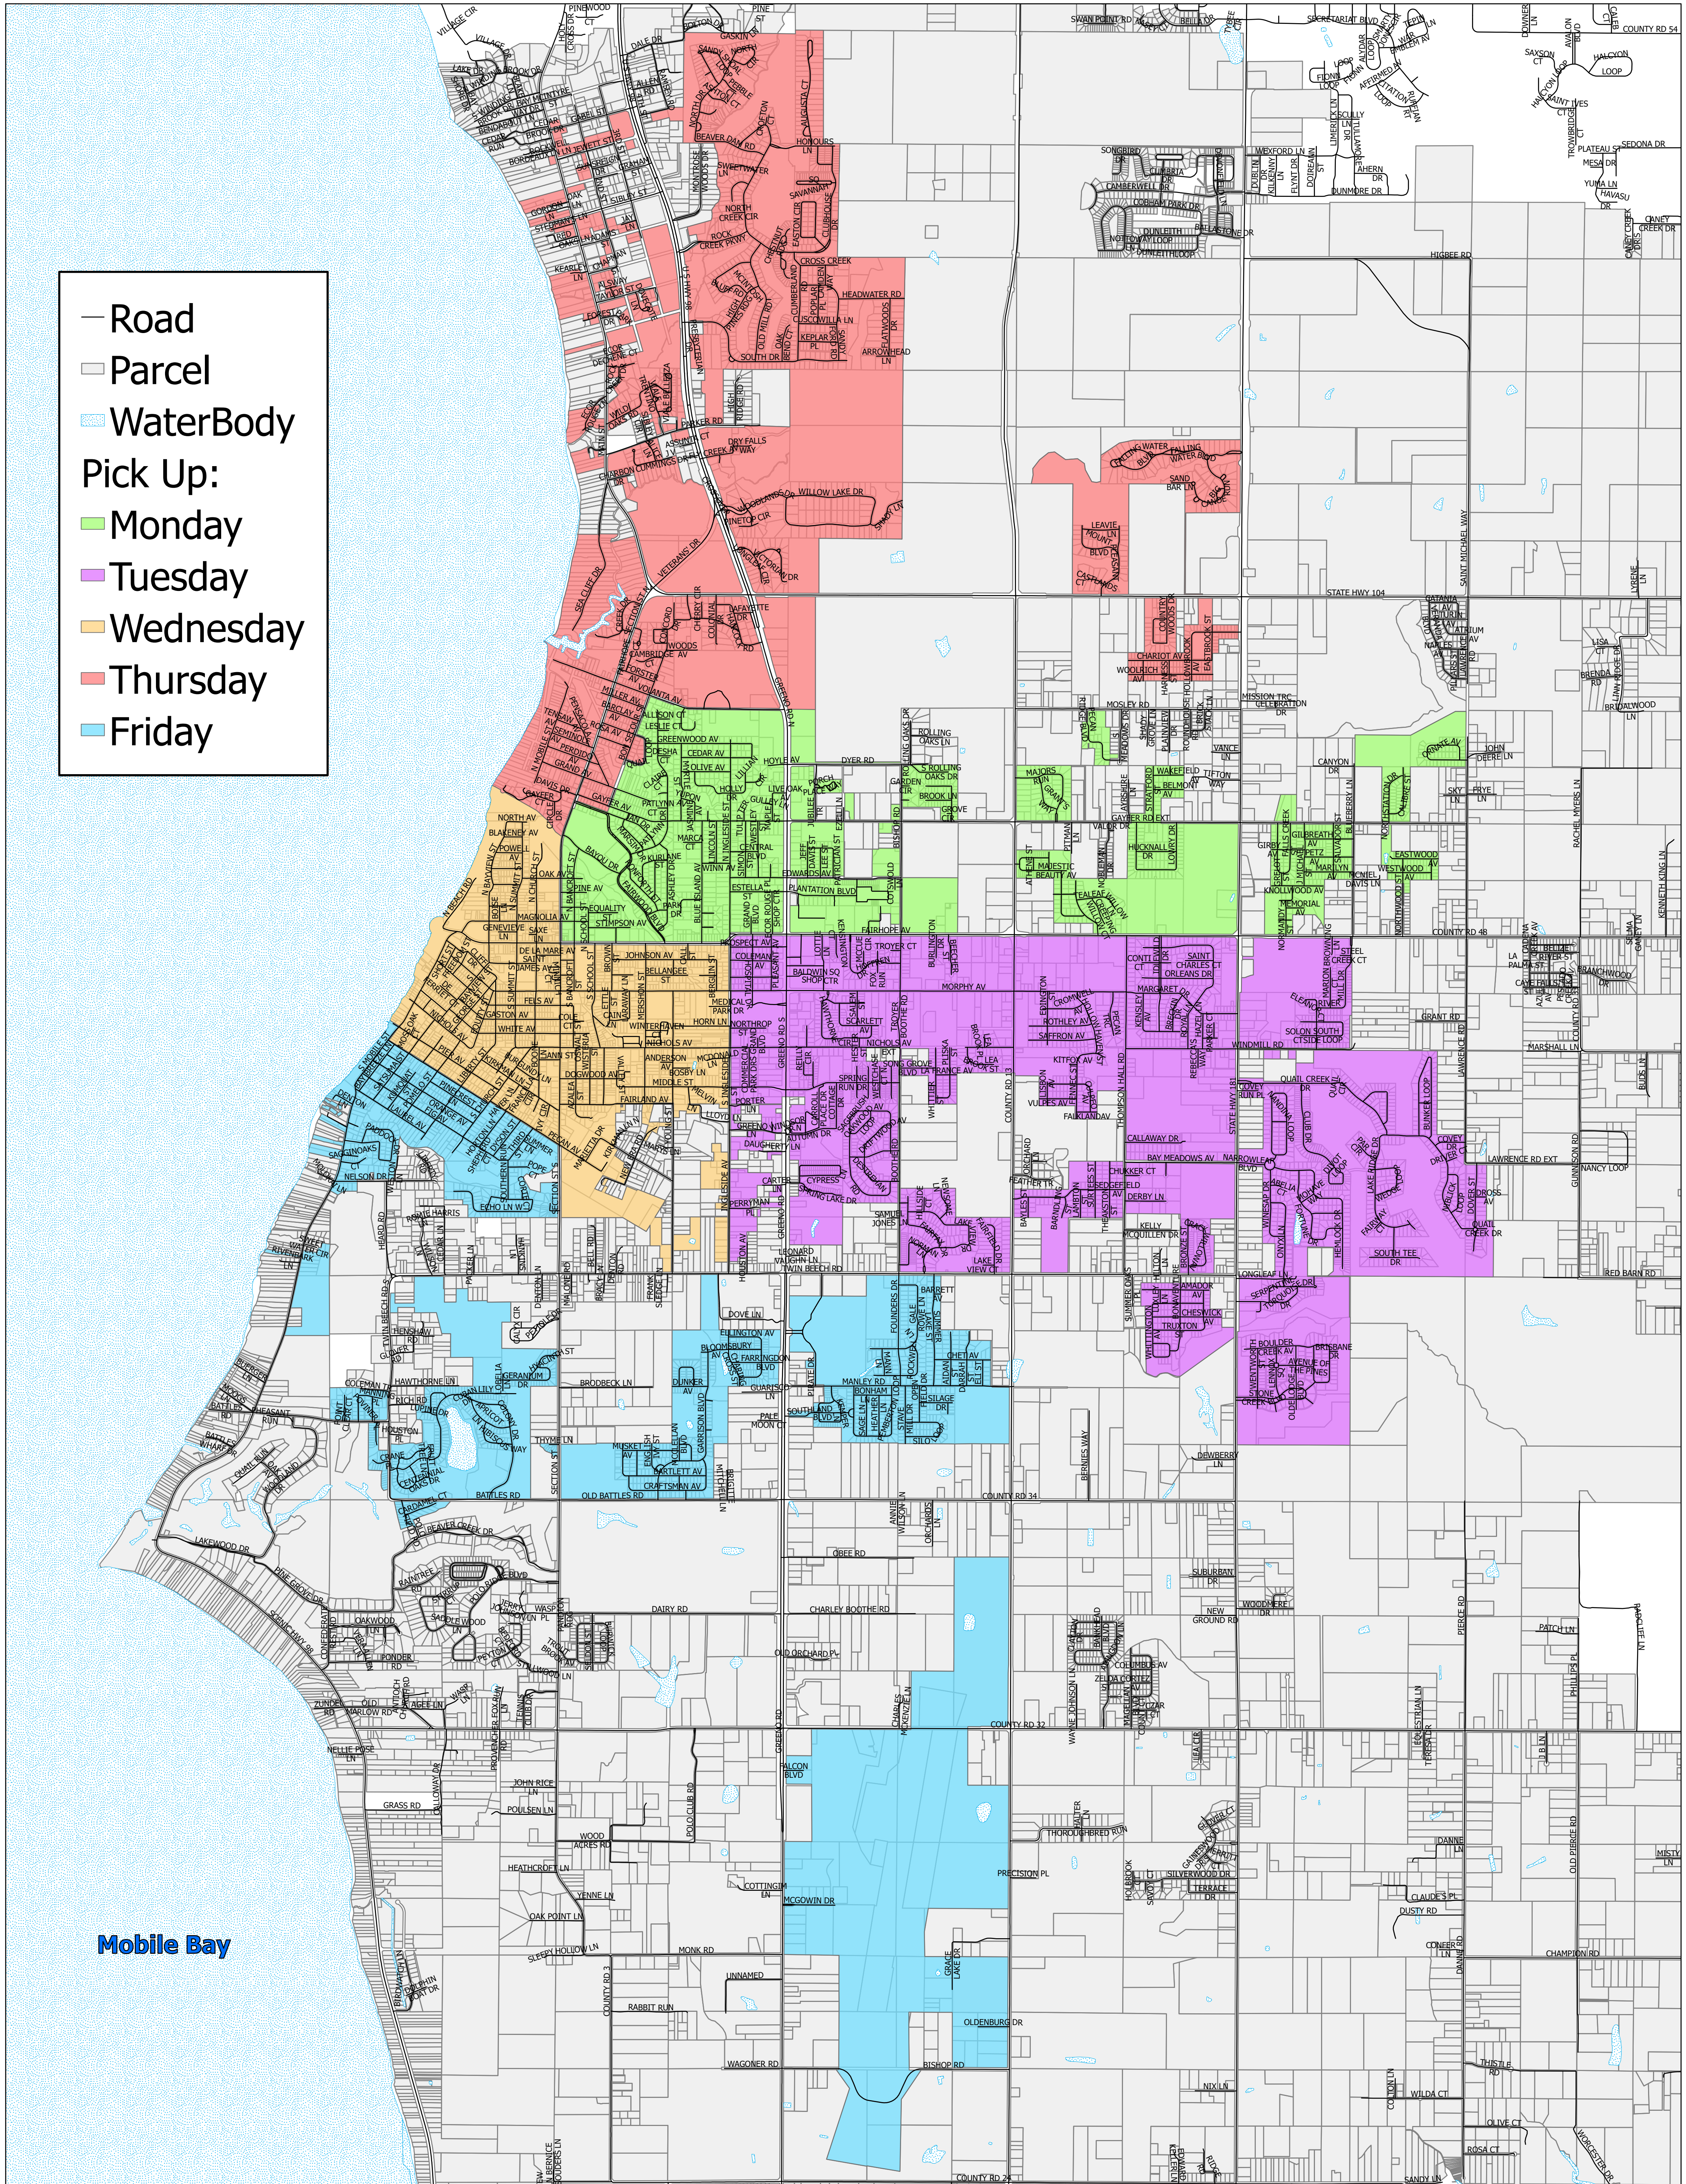

City of Fairhope Recycle Pick Up Route

- Road
- Parcel
- ▒ WaterBody
- Pick Up:
 - Monday
 - Tuesday
 - Wednesday
 - Thursday
 - Friday

Source:
City of Fairhope GIS
Baldwin County GIS
U.S. Census Bureau

The City of Fairhope makes no claims as to the reliability of this data and shall not be held liable for inaccuracies that may exist. Any user of this map product accepts its faults and assumes all responsibility for the use thereof, and further agrees to hold the City of Fairhope harmless from and against any damage, loss or liability arising from any use of the map product. Do not make business decisions based on this data before validating your decision with the appropriate city office.