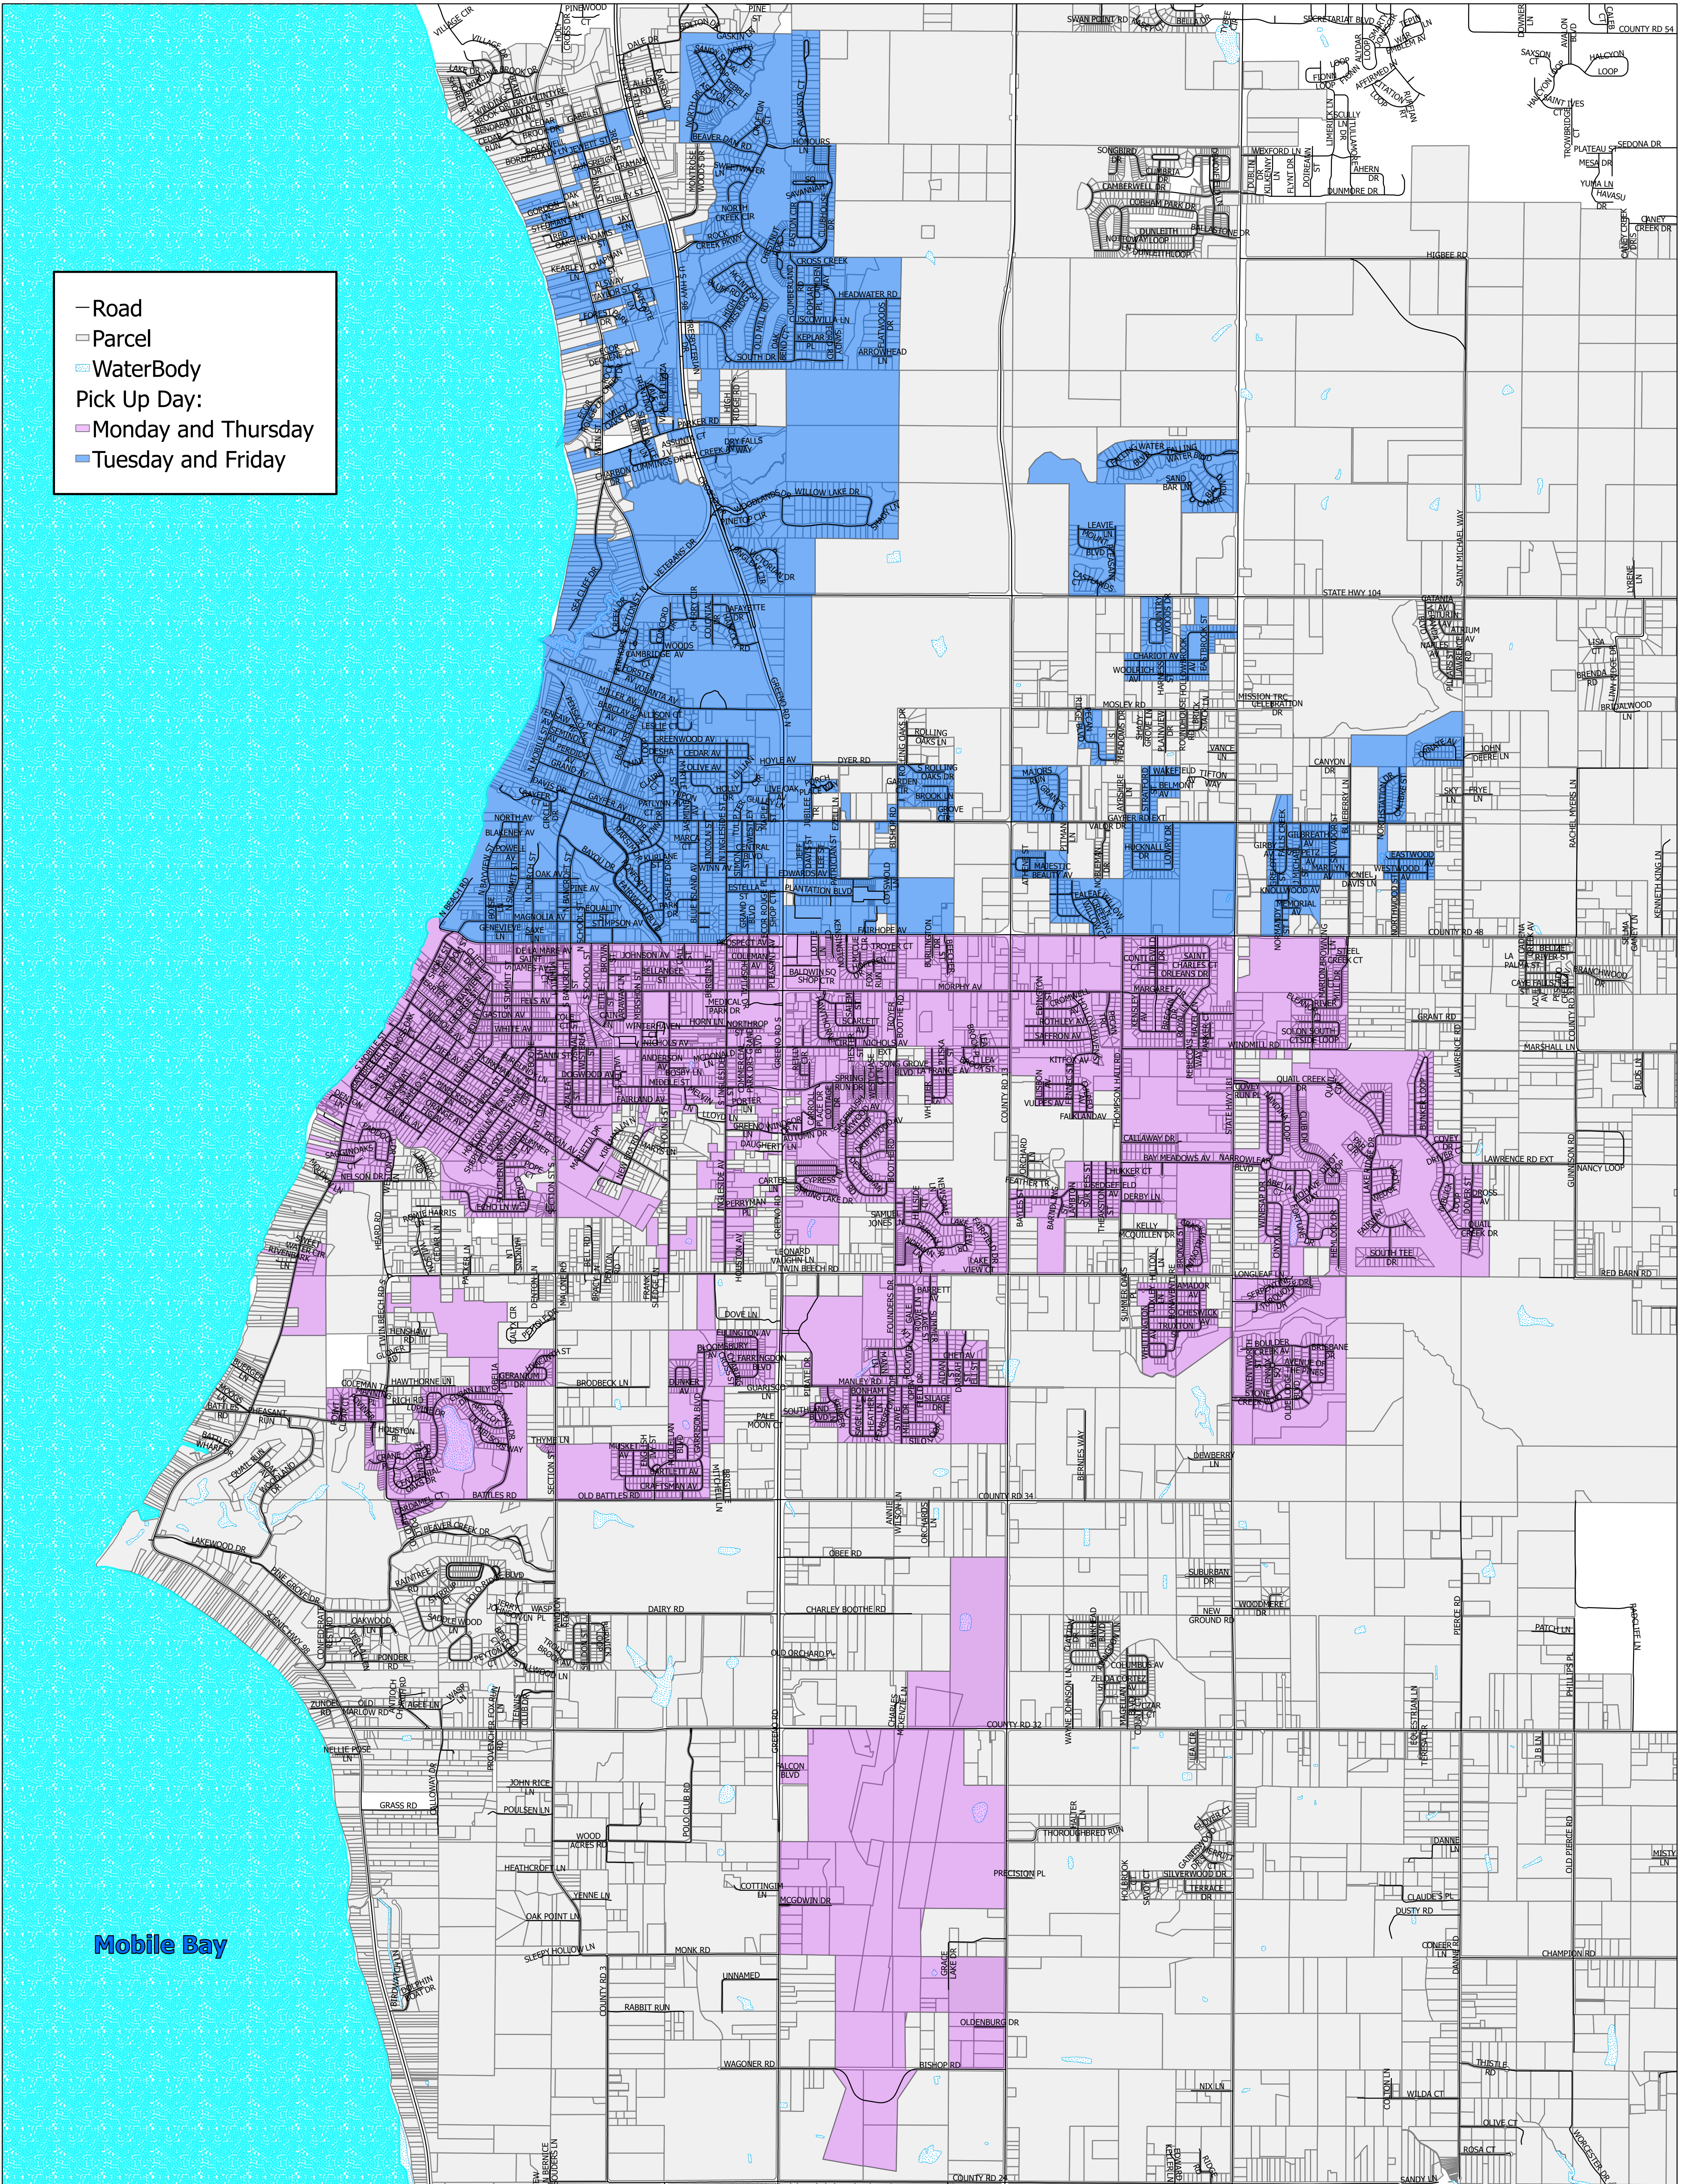

City of Fairhope Garbage Pick Up Route

— Road
□ Parcel
WaterBody
Pick Up Day:
Monday and Thursday
Tuesday and Friday

Mobile Bay

Source:
City of Fairhope GIS
Baldwin County GIS
U.S. Census Bureau

The City of Fairhope makes no claims as to the reliability of this data and shall not be held liable for inaccuracies that may exist. Any user of this map product accepts its faults and assumes all responsibility for the use thereof, and further agrees to hold the City of Fairhope harmless from and against any damage, loss or liability arising from any use of the map product. Do not make business decisions based on this data before validating your decision with the appropriate city office.