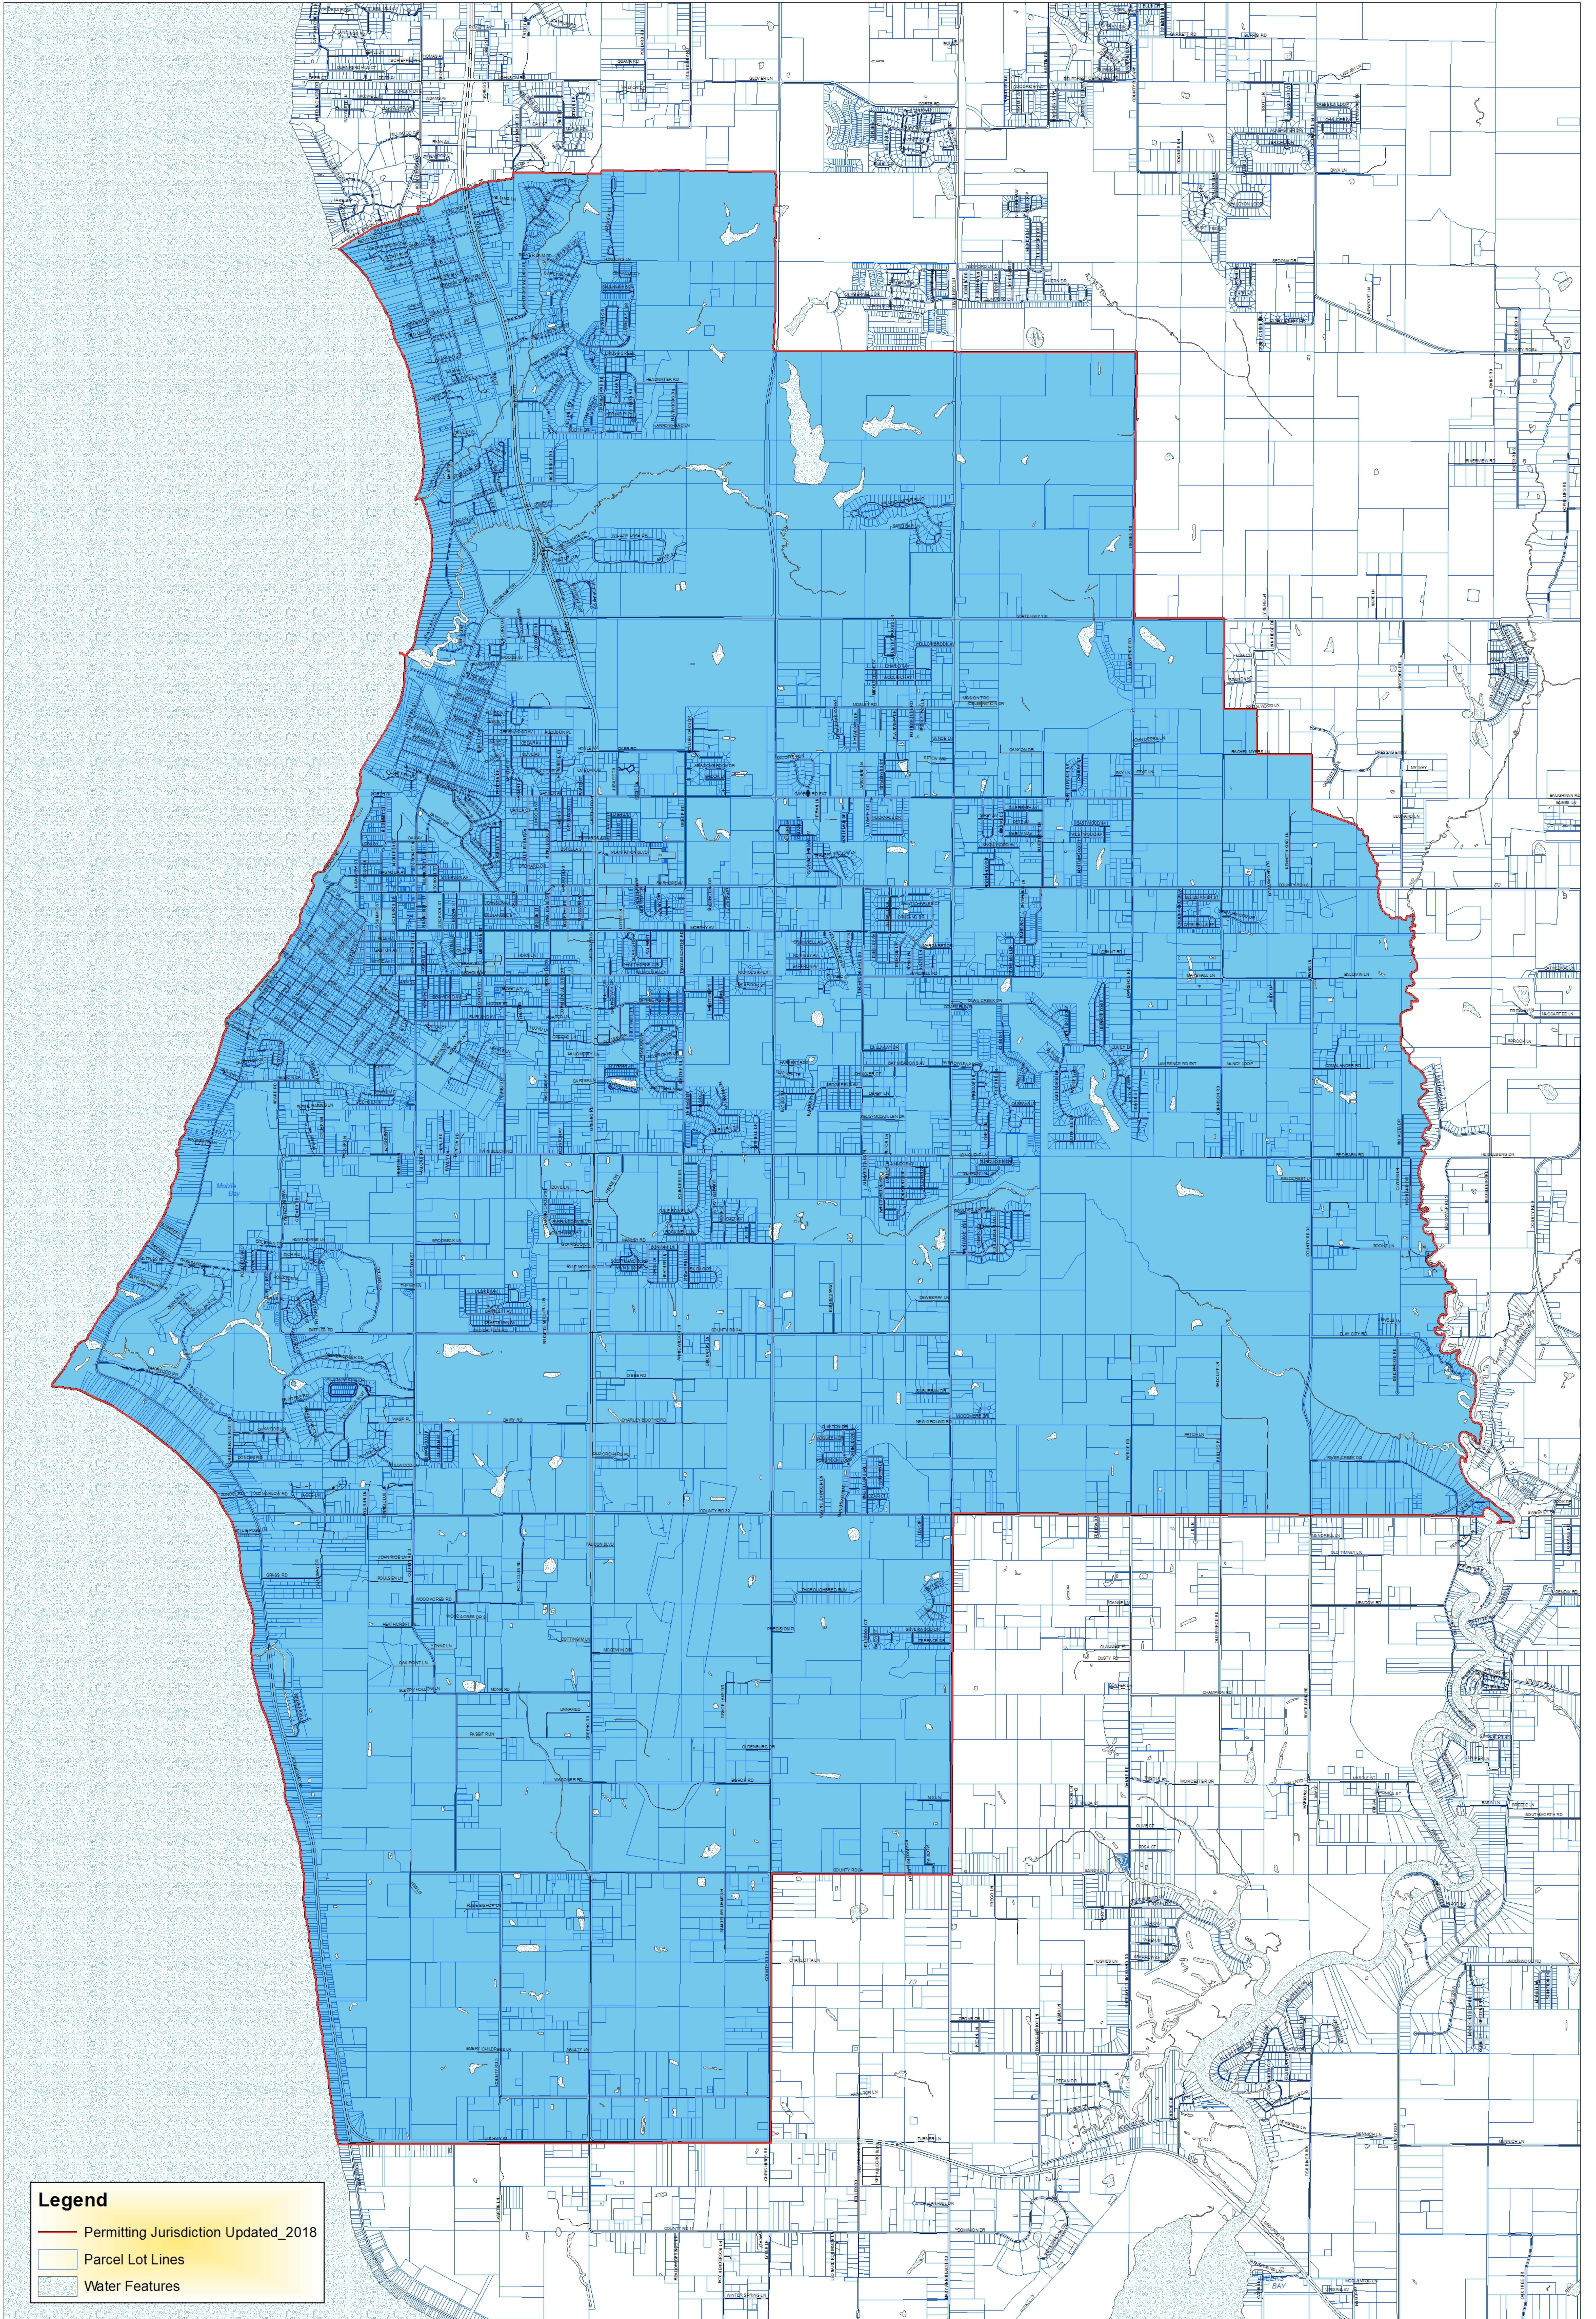

City of Fairhope
Permit Jurisdiction

Legend

- Permitting Jurisdiction Updated_2018
- Parcel Lot Lines
- Water Features

0 4,000 8,000 16,000 Feet