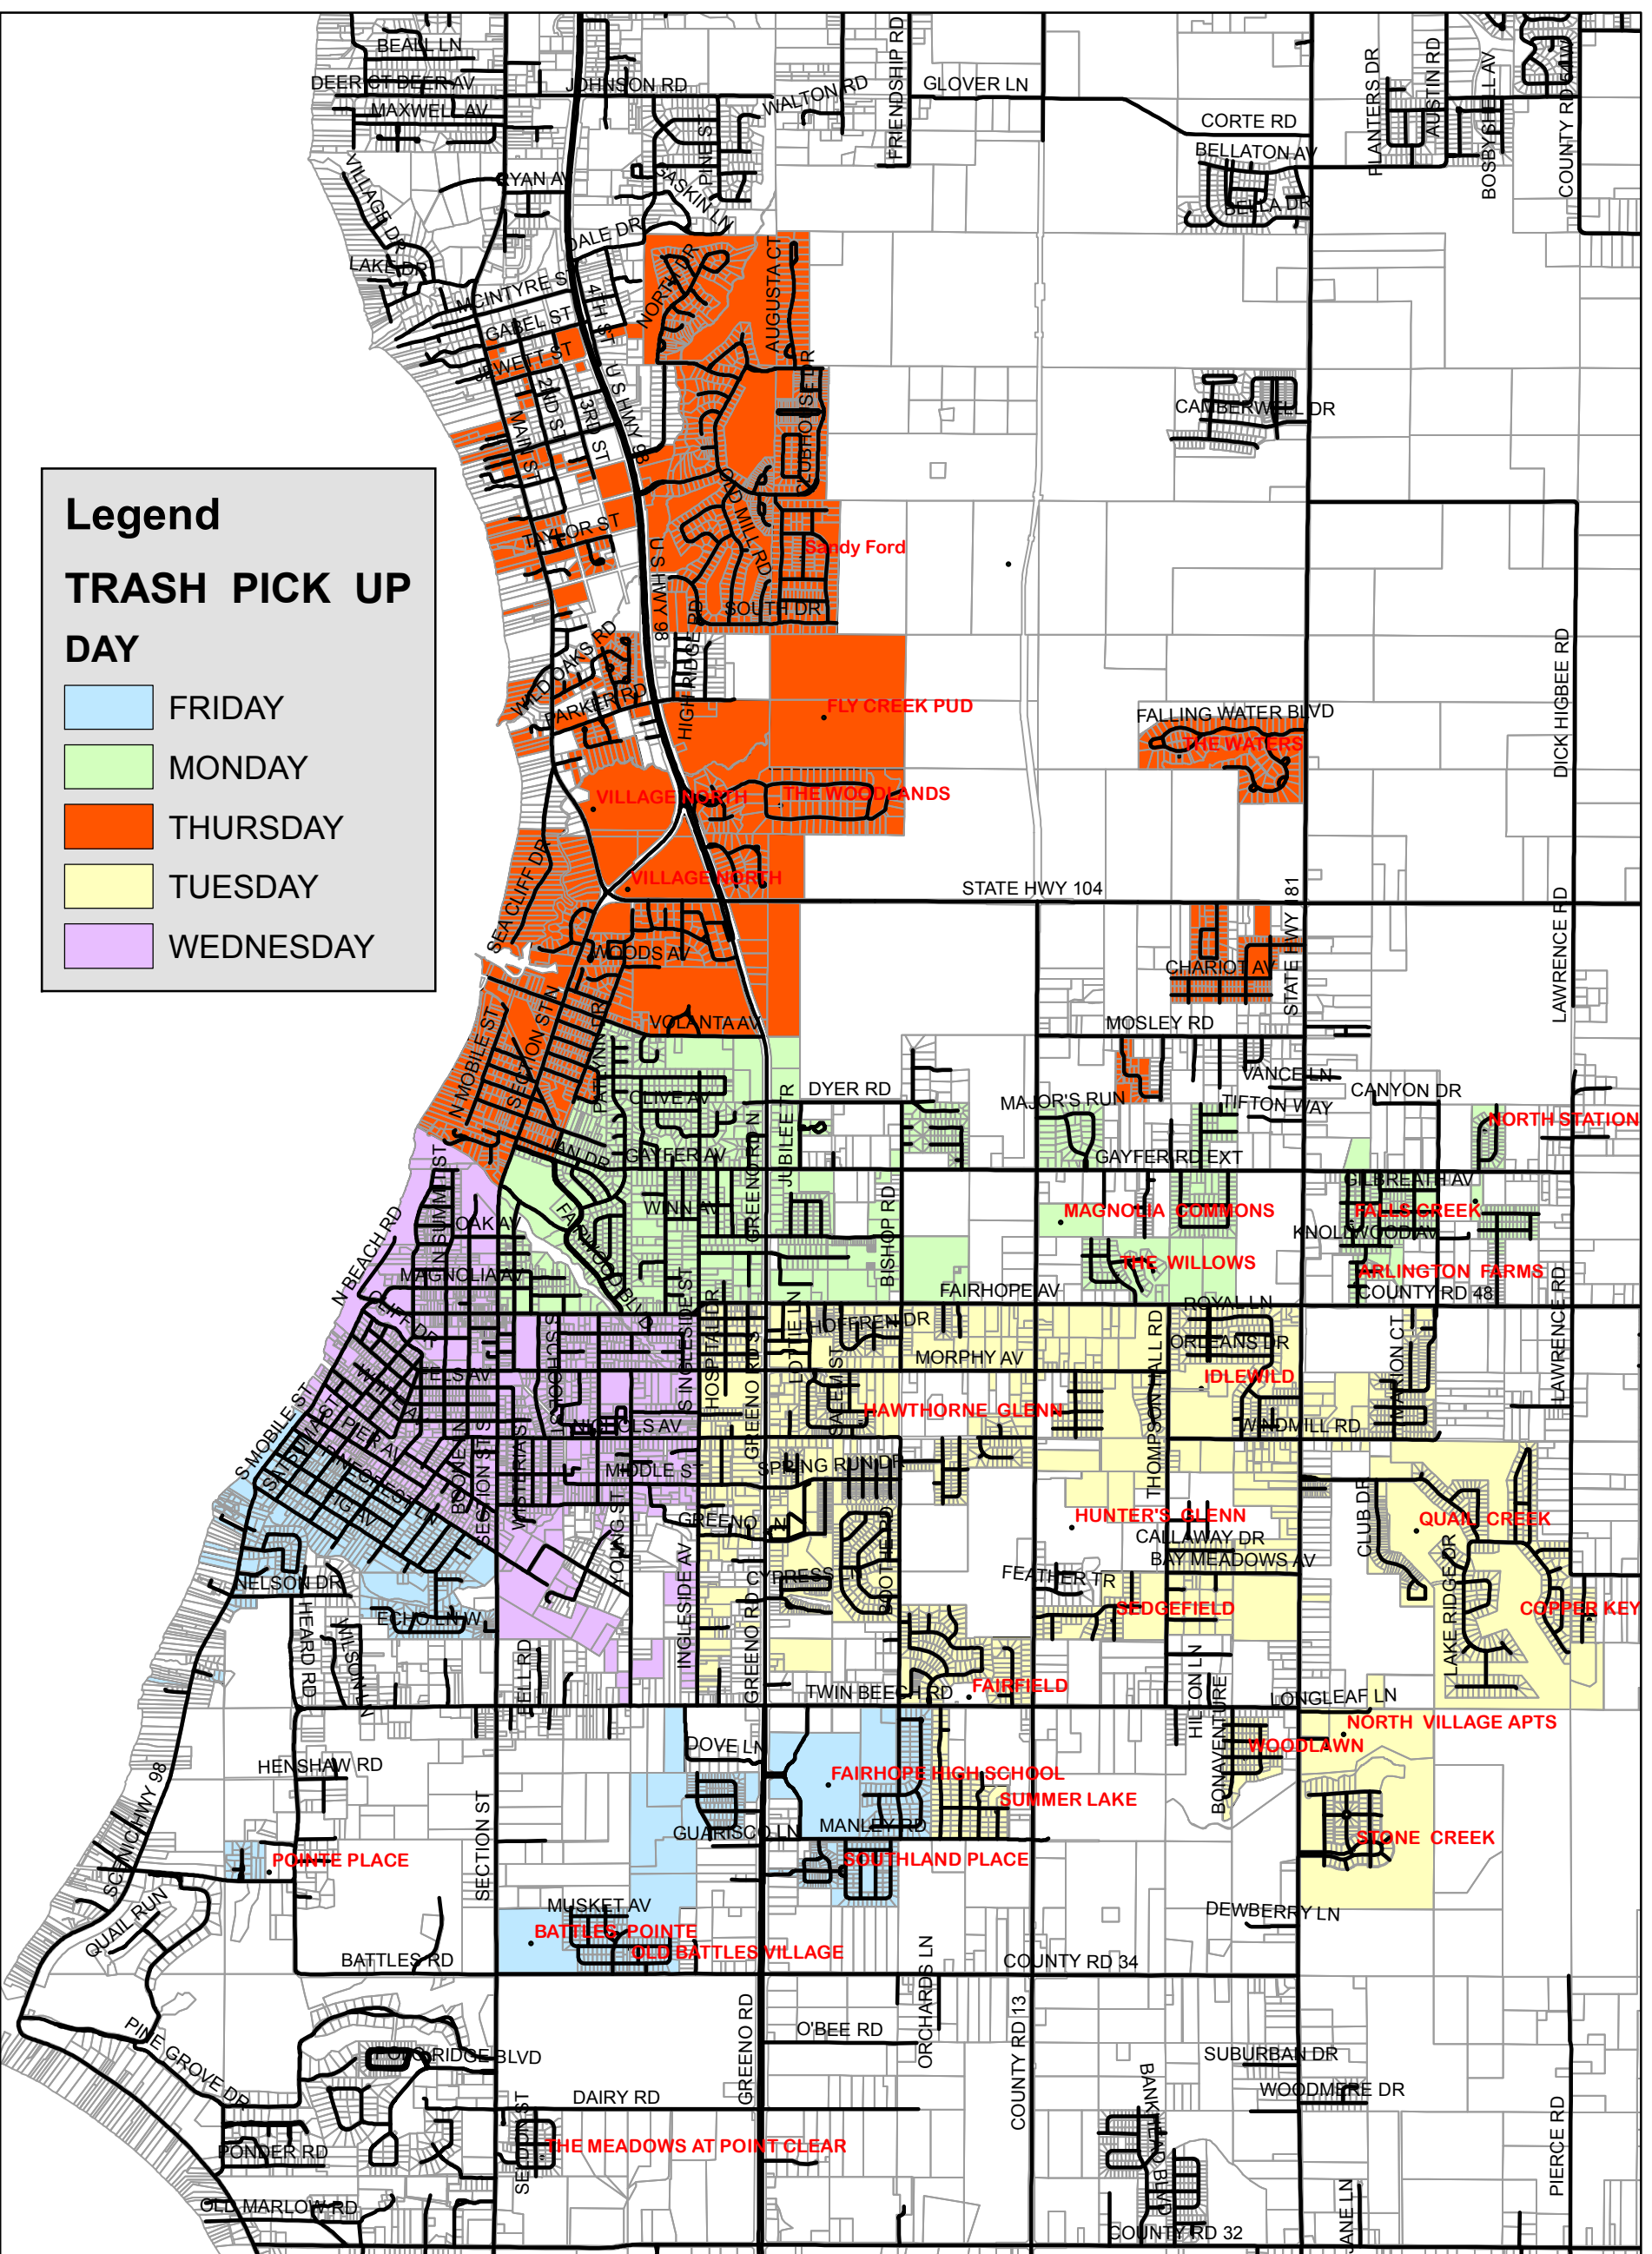

City of Fairhope Trash Route

Legend

TRASH PICK UP DAY

- FRIDAY
- MONDAY
- THURSDAY
- TUESDAY
- WEDNESDAY

COF GIS
 Planning Dept.
 D. Powell
 09 / 2010