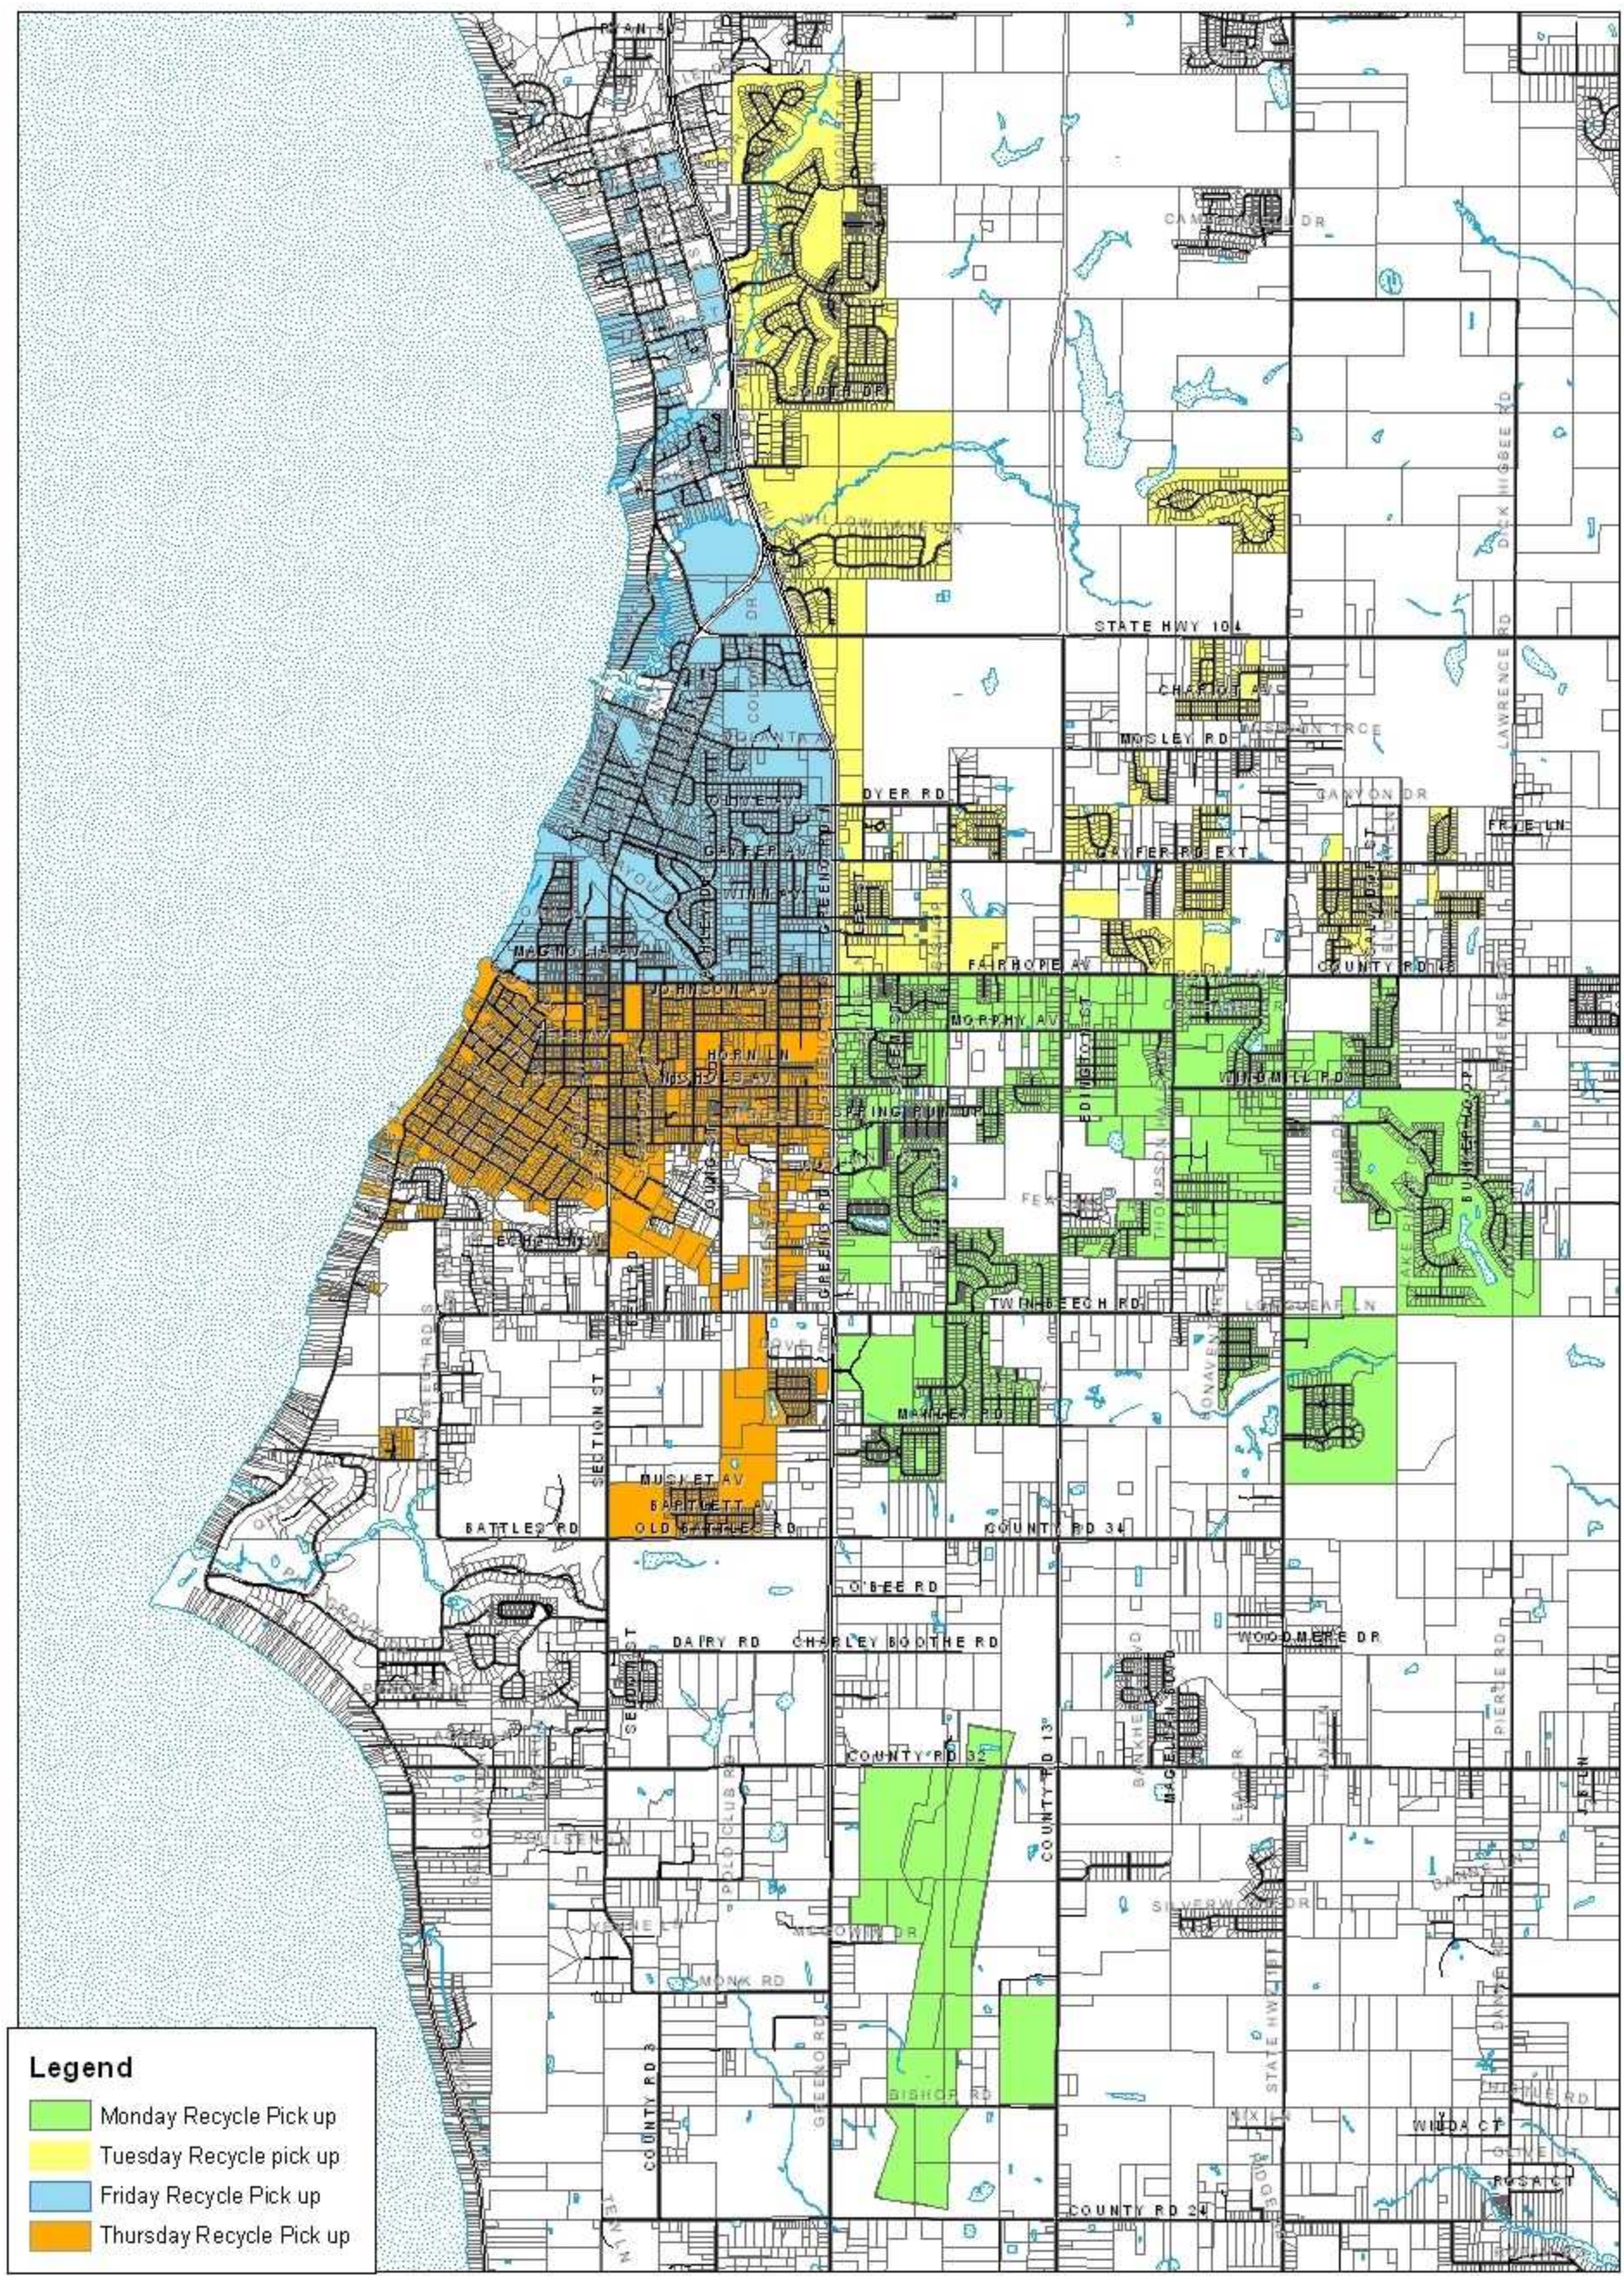

Recycle Pick Up 2010

Legend

- Monday Recycle Pick up
- Tuesday Recycle pick up
- Friday Recycle Pick up
- Thursday Recycle Pick up