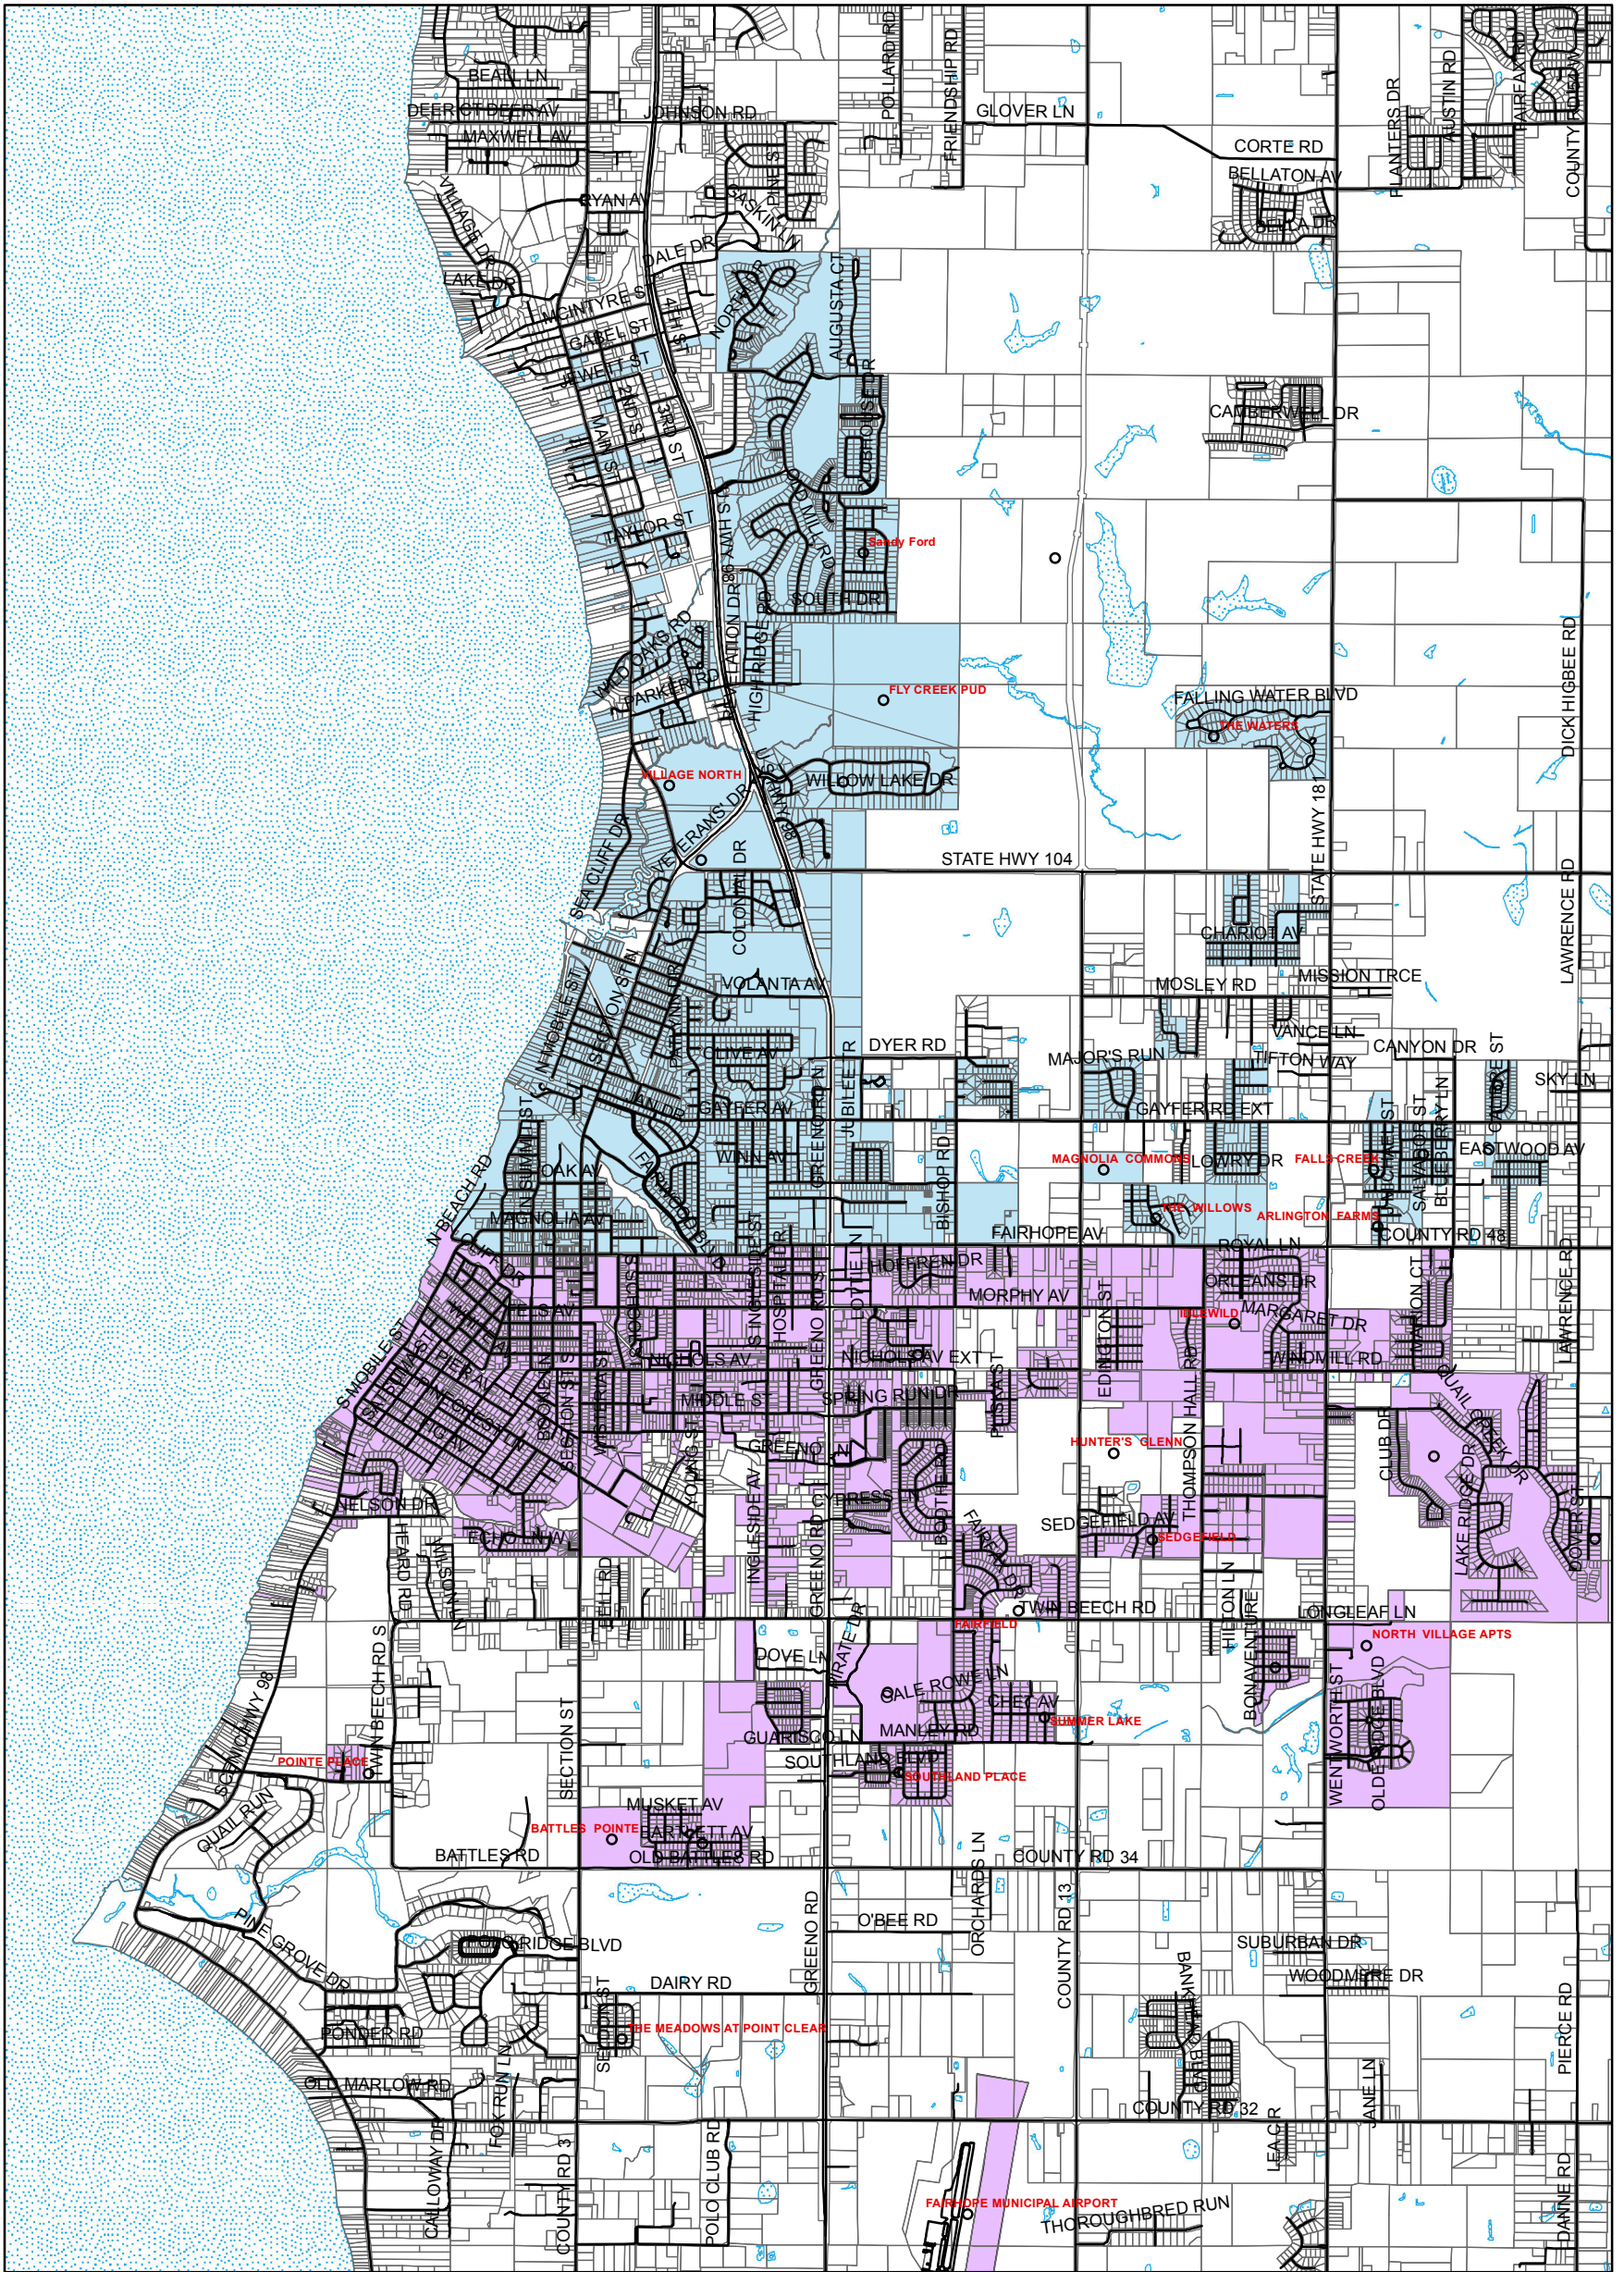

Garbage Pick-Up 2010

Legend

- Parcels
- Mon. and Thurs. Pickup 08
- Tues. and Friday Pick-up 08