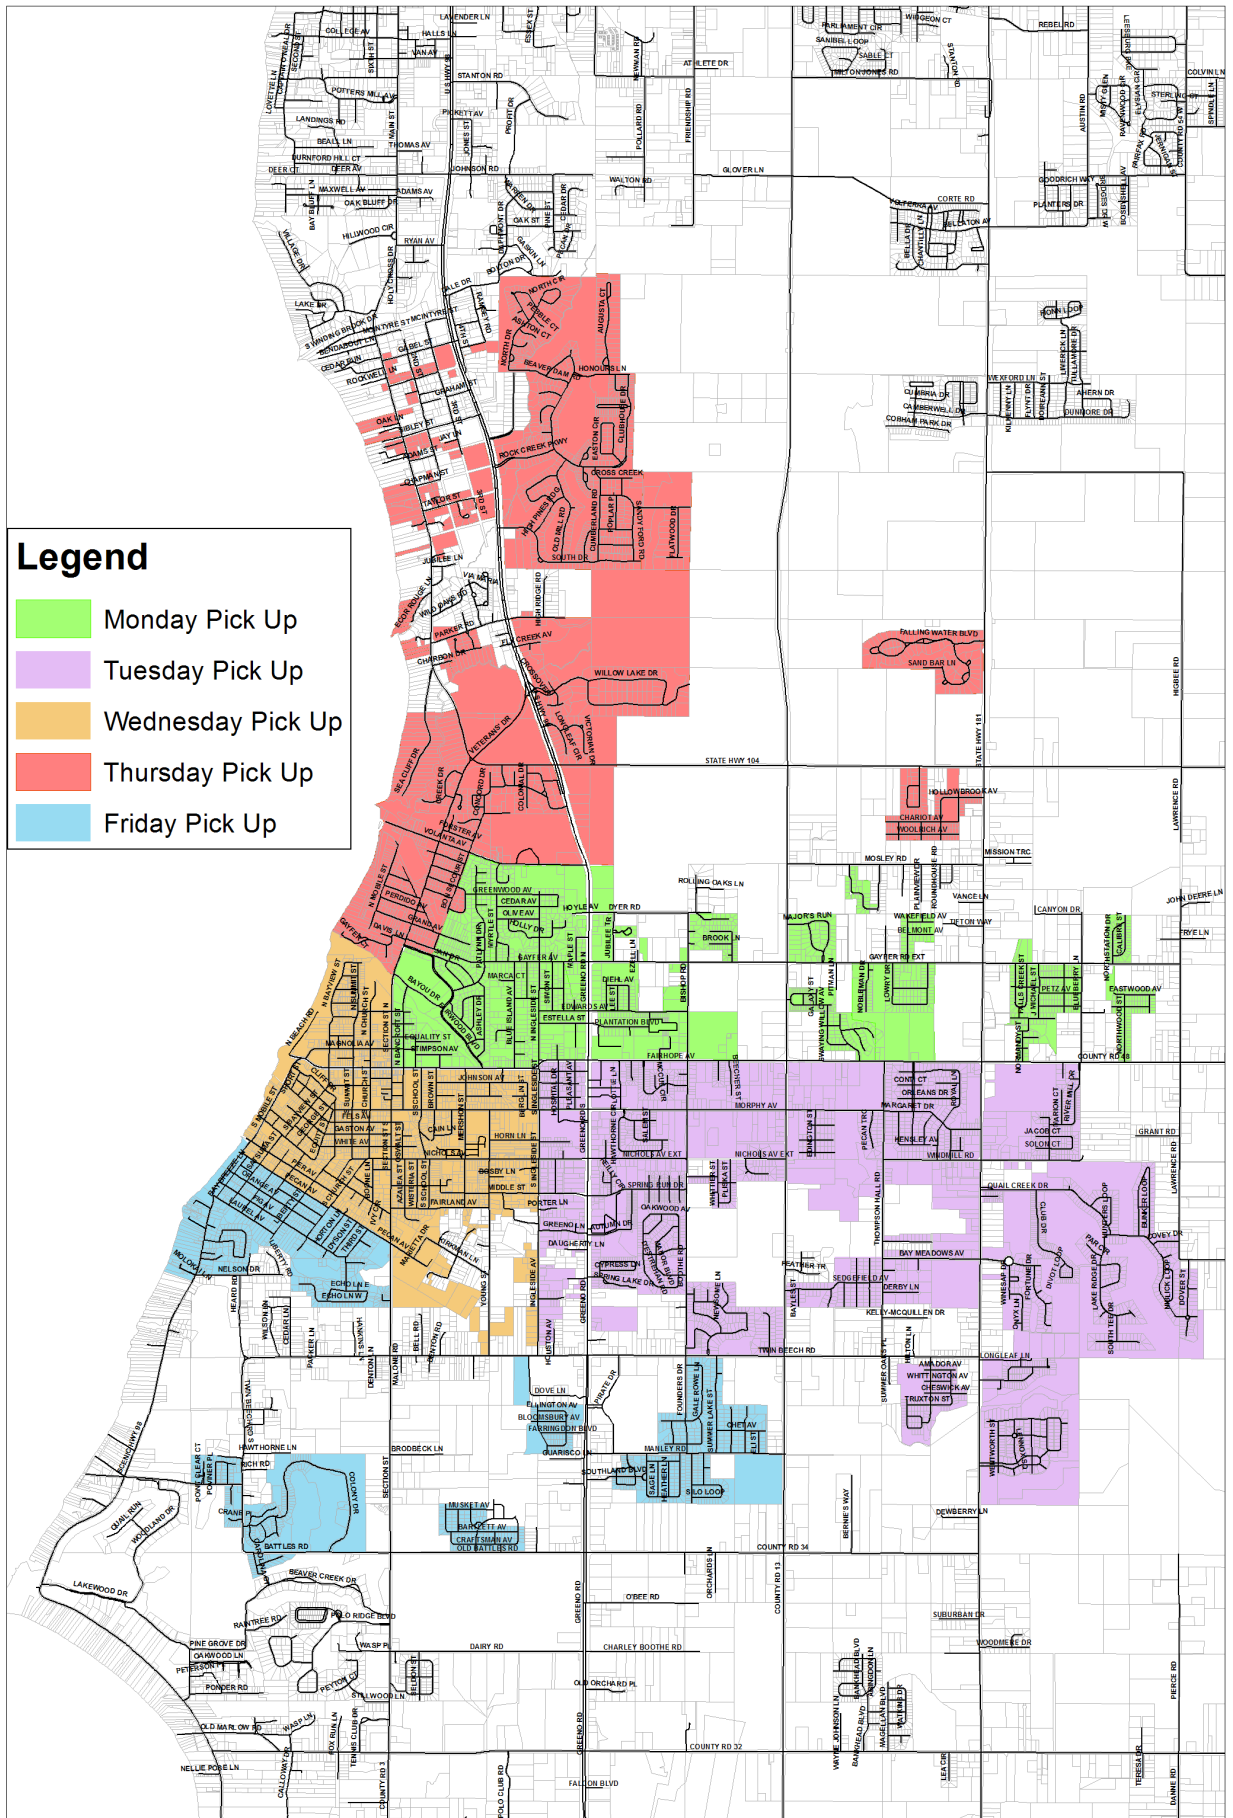

# Recycle Pick-up Route 2017

## Legend

- Monday Pick Up
- Tuesday Pick Up
- Wednesday Pick Up
- Thursday Pick Up
- Friday Pick Up

0 2,300 4,600 9,200 Feet