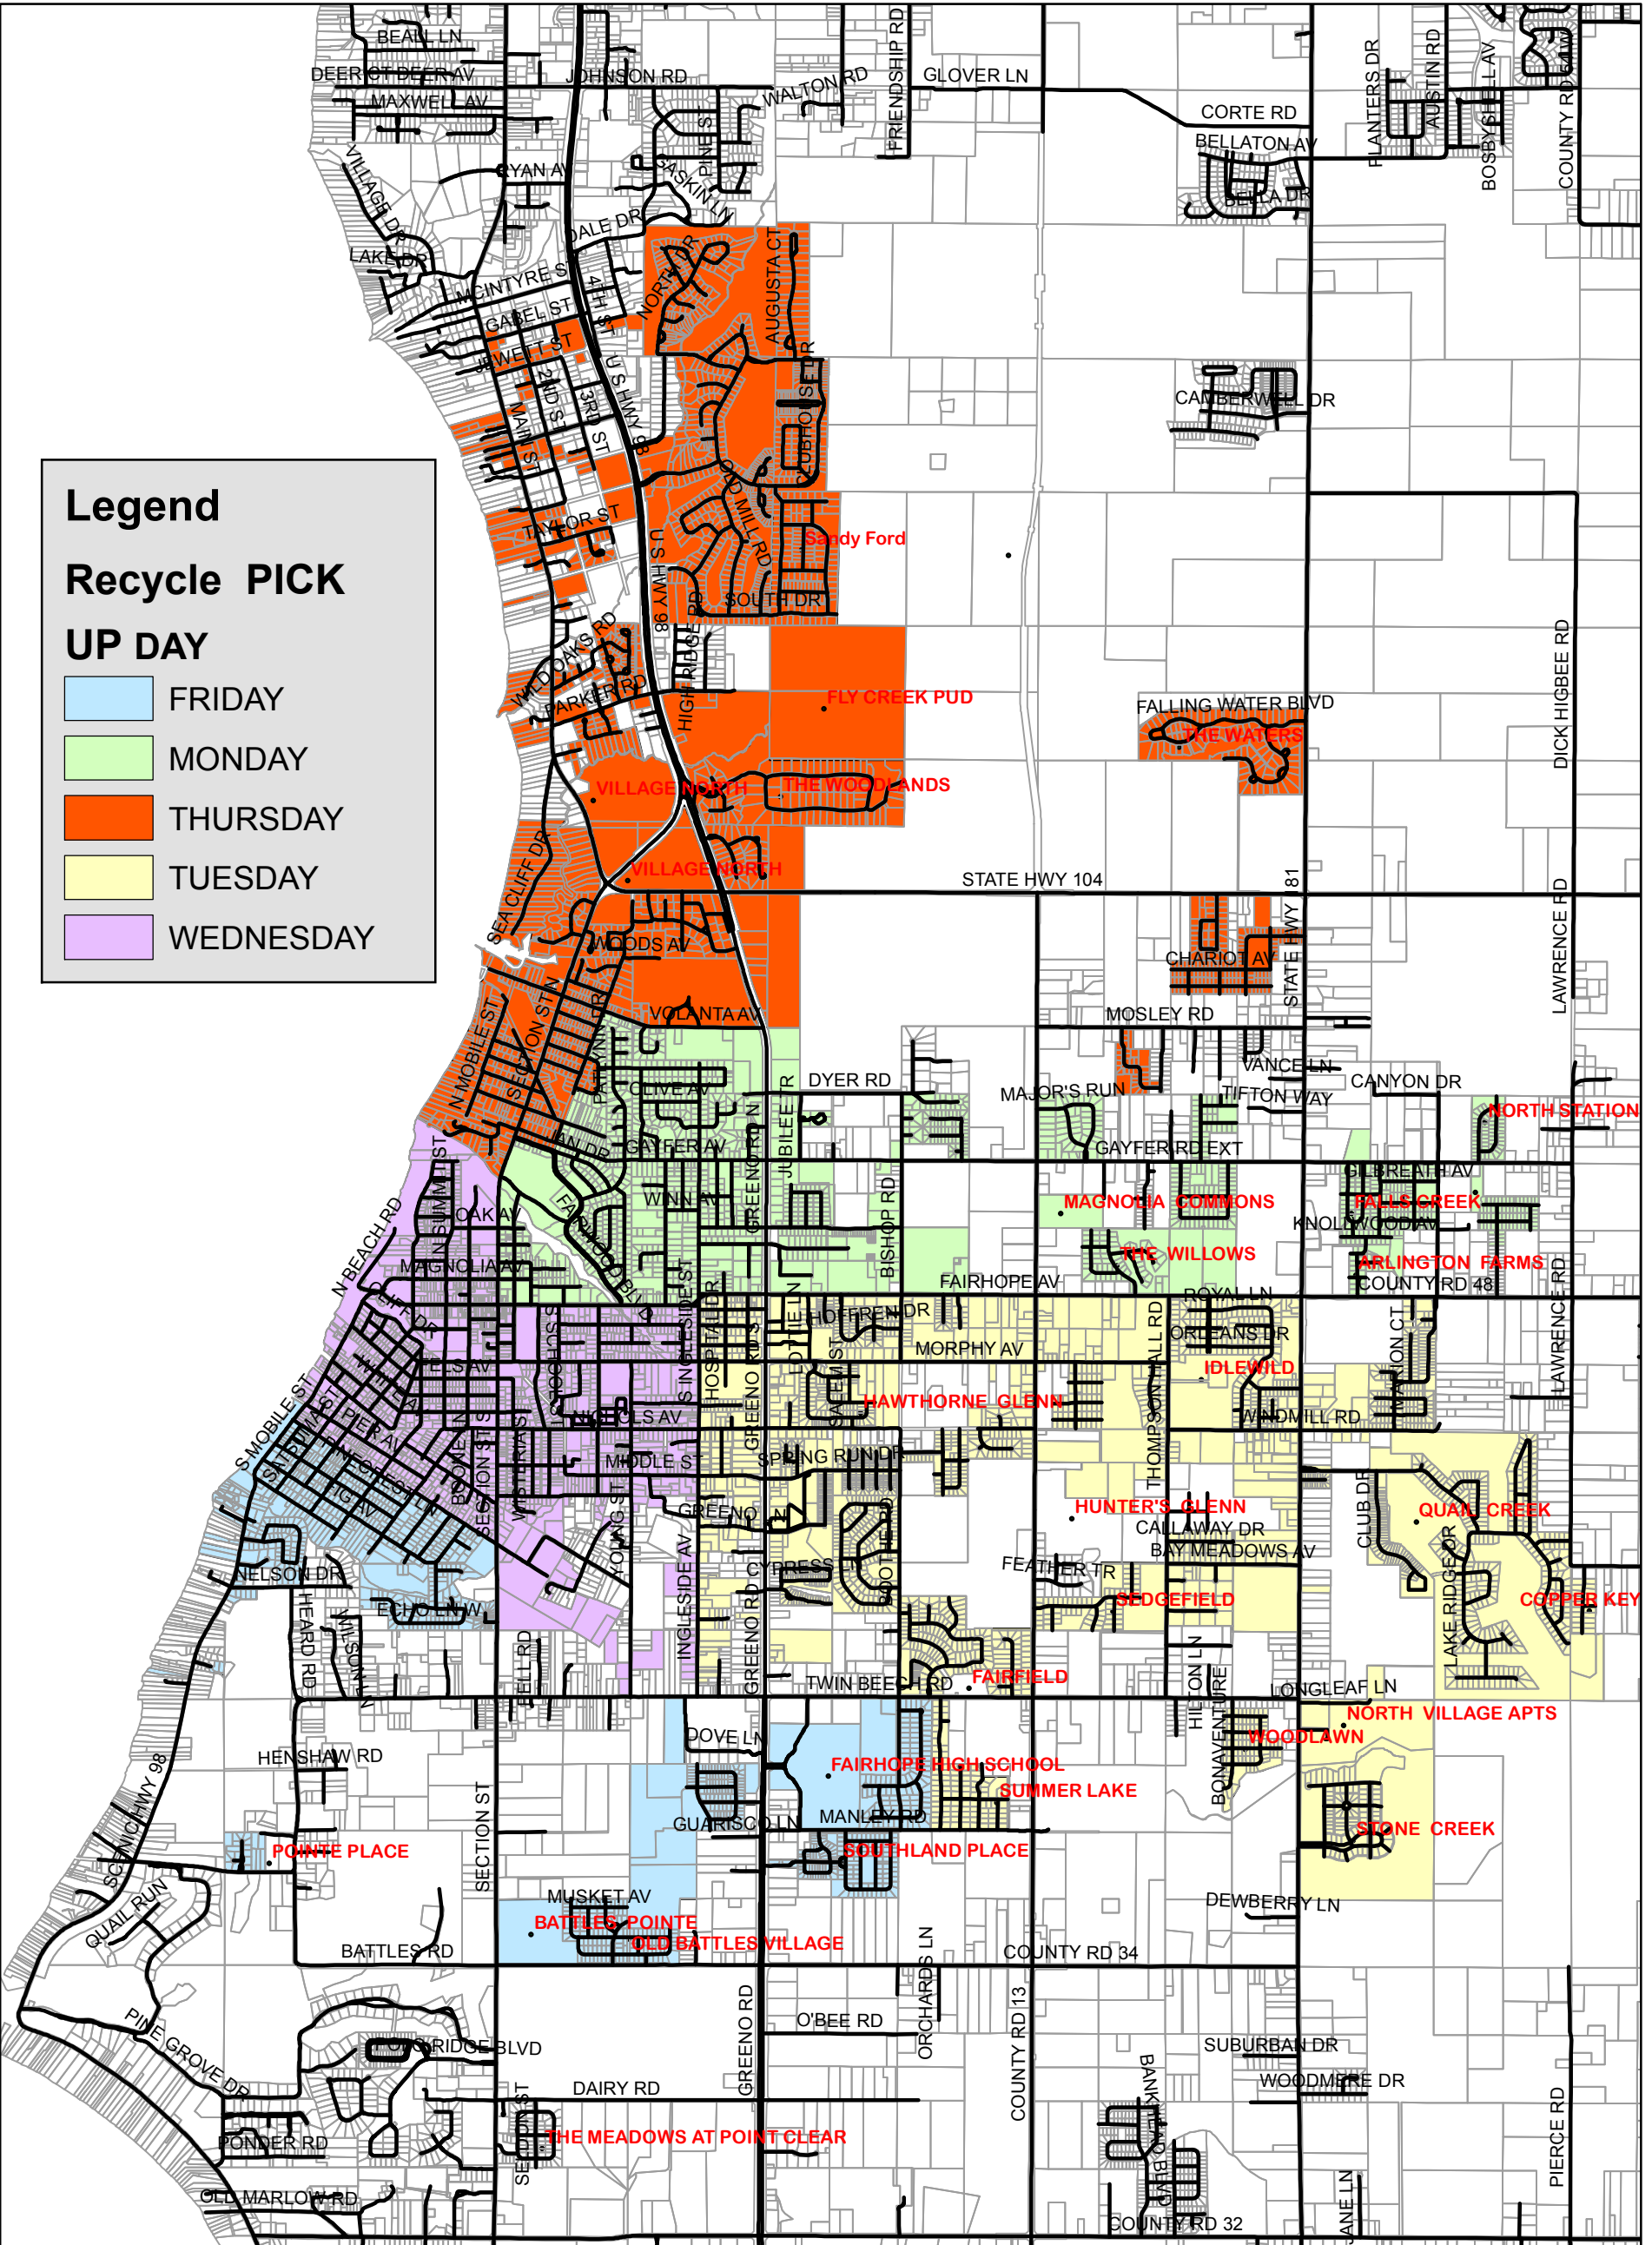

# City of Fairhope Recycle Route

**Legend**

**Recycle PICK UP DAY**

- FRIDAY
- MONDAY
- THURSDAY
- TUESDAY
- WEDNESDAY

COF GIS  
 Planning Dept.  
 D. Powell  
 09 / 2010